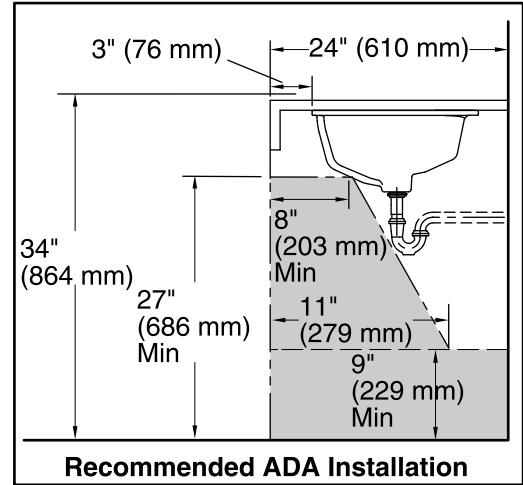

Features

- Vitreous china.
- Under-mount
- With overflow.
- Without faucet holes.
- Includes 1193643 clamp assembly.
- 19-7/8" (505 mm) x 15-5/16" (389 mm) x 7-1/2" (191 mm)

Recommended Accessories

K-8998 P-Trap

Standard Installation

Recommended ADA Installation

Technical Information

All product dimensions are nominal.

Bowl configuration:	Single
Installation:	Under-mount
Bowl area (Only)	Length: 17-5/8" (448 mm) Width: 13" (330 mm) With overflow: Yes Water depth: 3-3/4" (95 mm)
Bowl area	With overflow: Yes
Drain hole:	1-3/4" (44 mm)
Template:	1224722-7, required, not included