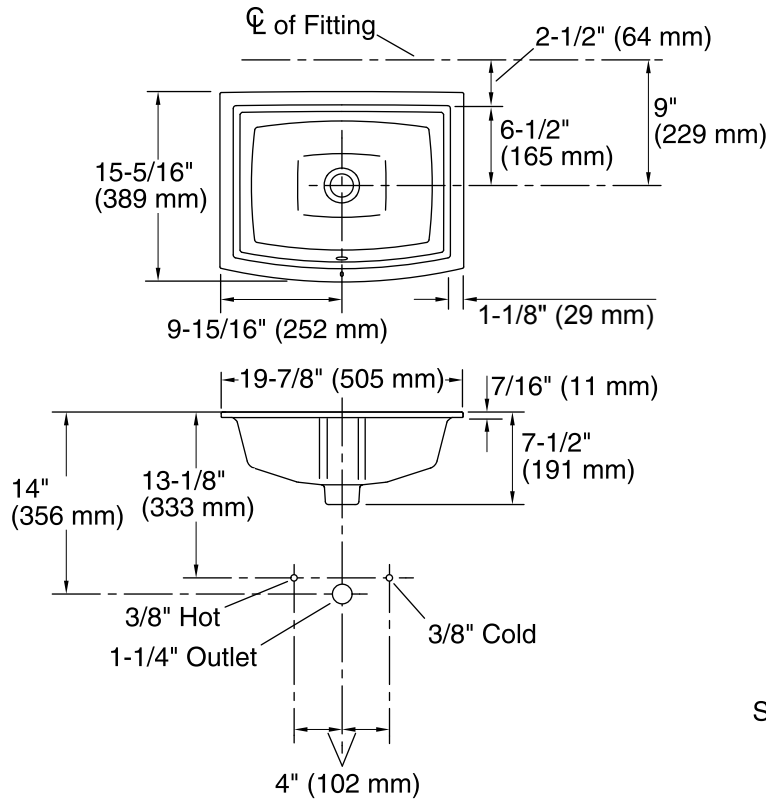

Features

- Vitreous china.
- Under-mount
- With overflow.
- Without faucet holes.
- Includes 1193643 clamp assembly.
- 19-7/8" (505 mm) x 15-5/16" (389 mm) x 7-1/2" (191 mm)

Recommended Accessories

K-8998 P-Trap

Components

Additional included component/s: Basin clamp assembly.

ADA

Codes/Standards

ASME A112.19.2/CSA B45.1

All applicable US Federal and State material regulations

ADA

ICC/ANSI A117.1

Standard Installation

Recommended ADA Installation

Technical Information

All product dimensions are nominal.

Bowl configuration:	Single
Installation:	Under-mount
Bowl area (Only)	Length: 17-5/8" (448 mm) Width: 13" (330 mm) With overflow: Yes Water depth: 3-3/4" (95 mm)
Bowl area	With overflow: Yes
Drain hole:	1-3/4" (44 mm)
Template:	1224722-7, required, not included