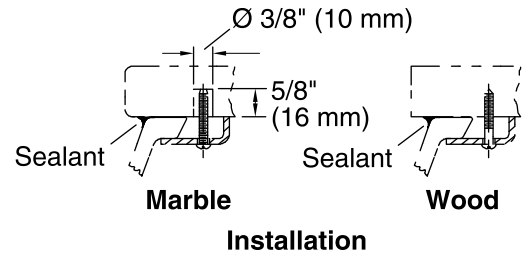

Standard Installation

Recommended ADA Installation

Technical Information

All product dimensions are nominal.

Bowl configuration:	Single
Installation:	Under-mount
Bowl area (Only)	Length: 17-5/8" (448 mm) Width: 13" (330 mm) With overflow: Yes Water depth: 3-3/4" (95 mm)
Bowl area	With overflow: Yes
Drain hole:	1-3/4" (44 mm)
Template:	1224722-7, required, not included