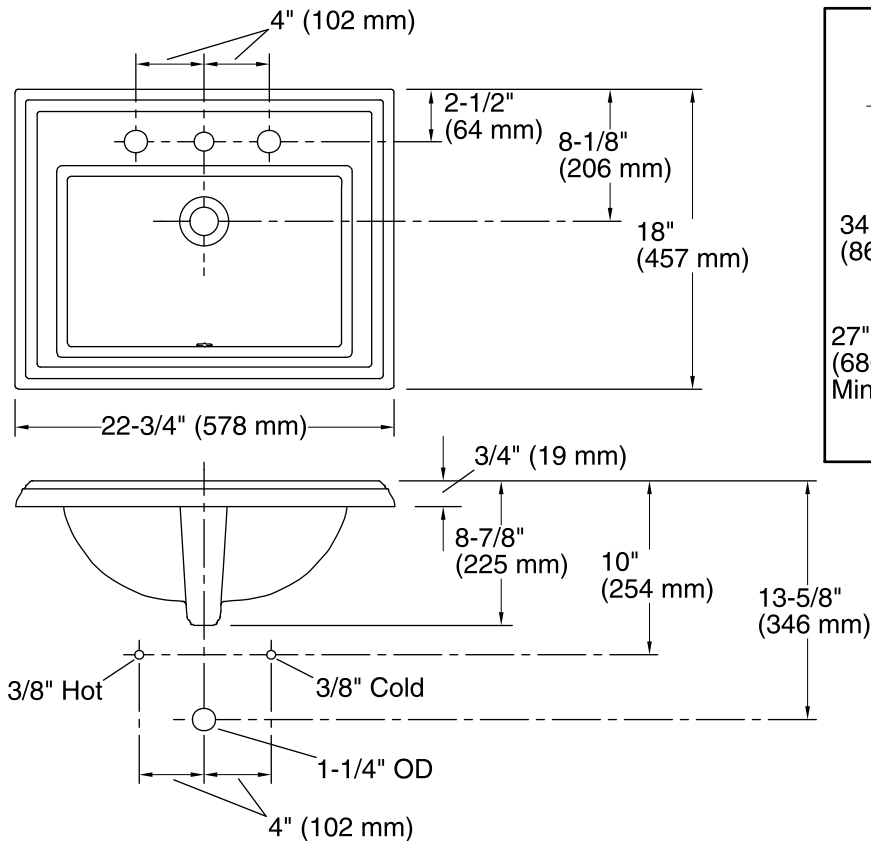

Memoirs® Stately

Drop-in Bathroom Sink
K-R2337-8

Features

- Vitreous china.
- Drop-in.
- Rectangular basin.
- With overflow.
- 8-inch centers.
- Coordinates with other products in the Memoirs collection.
- 22-3/4" (578 mm) x 18" (457 mm) x 8-7/8" (225 mm)

Color tiles intended for reference only.

Color	Code	Description
-------	------	-------------

	0	White
--	---	-------

Technical Information

All product dimensions are nominal.

Bowl configuration:	Single
Installation:	Drop-In
Bowl area (Only)	Length: 17" (432 mm) Width: 10" (254 mm) With overflow: Yes Water depth: 5" (127 mm)
Bowl area	With overflow: Yes
Number of deck holes:	3
Faucet hole(s):	1-3/8" (35 mm)
Drain hole:	1-3/8" (35 mm)
Template:	1003676, required, not included