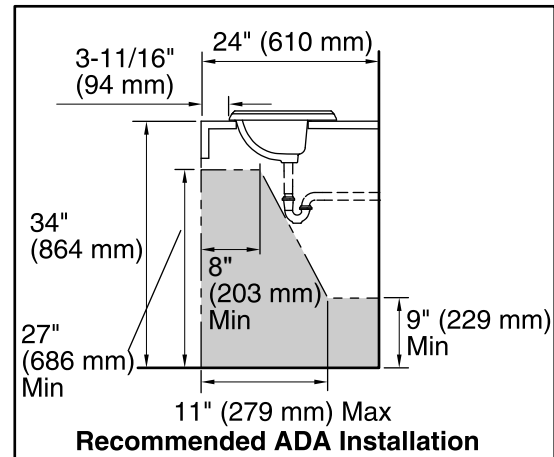

Memoirs® Stately

Drop-in Bathroom Sink
K-R2337-8

Features

- Vitreous china.
- Drop-in.
- Rectangular basin.
- With overflow.
- 8-inch centers.
- Coordinates with other products in the Memoirs collection.
- 22-3/4" (578 mm) x 18" (457 mm) x 8-7/8" (225 mm)

Recommended Accessories

K-8998 P-Trap

ADA

Codes/Standards

ASME A112.19.2/CSA B45.1
ADA
ICC/ANSI A117.1

KOHLER® One-Year Limited Warranty

See website for detailed warranty information.

Available Color/Finishes

Color tiles intended for reference only.

Color	Code	Description
-------	------	-------------

	0	White
--	---	-------

Technical Information

All product dimensions are nominal.

Bowl configuration:	Single
Installation:	Drop-In
Bowl area (Only)	Length: 17" (432 mm) Width: 10" (254 mm) With overflow: Yes Water depth: 5" (127 mm)
Bowl area	With overflow: Yes
Number of deck holes:	3
Faucet hole(s):	1-3/8" (35 mm)
Drain hole:	1-3/8" (35 mm)
Template:	1003676, required, not included