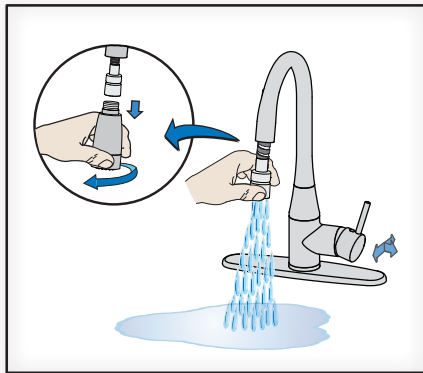

SYMMONS® Sereno™

Kitchen Faucet S-2302-PD Installation Brief

Model Numbers

S-2302-PD	Chrome finish
S-2302-PD-STS	Stainless steel finish

Tools & Materials

Care and Cleaning

Clean finished area using mild soap or a non-abrasive cleaner and then quickly rinse with water. A non-abrasive wax may be used to preserve finish area. Using abrasive cleaners, solvents or acid cleaners will damage the finish and VOID the Symmons warranty.

www.symmons.com/service

Quick Install Guide Sereno Kitchen Faucet, S-2302-PD

Step 6

Flush supply lines and check for leaks

Note: Attach faucet body to base and base o-ring for single mount installation.

Step 4