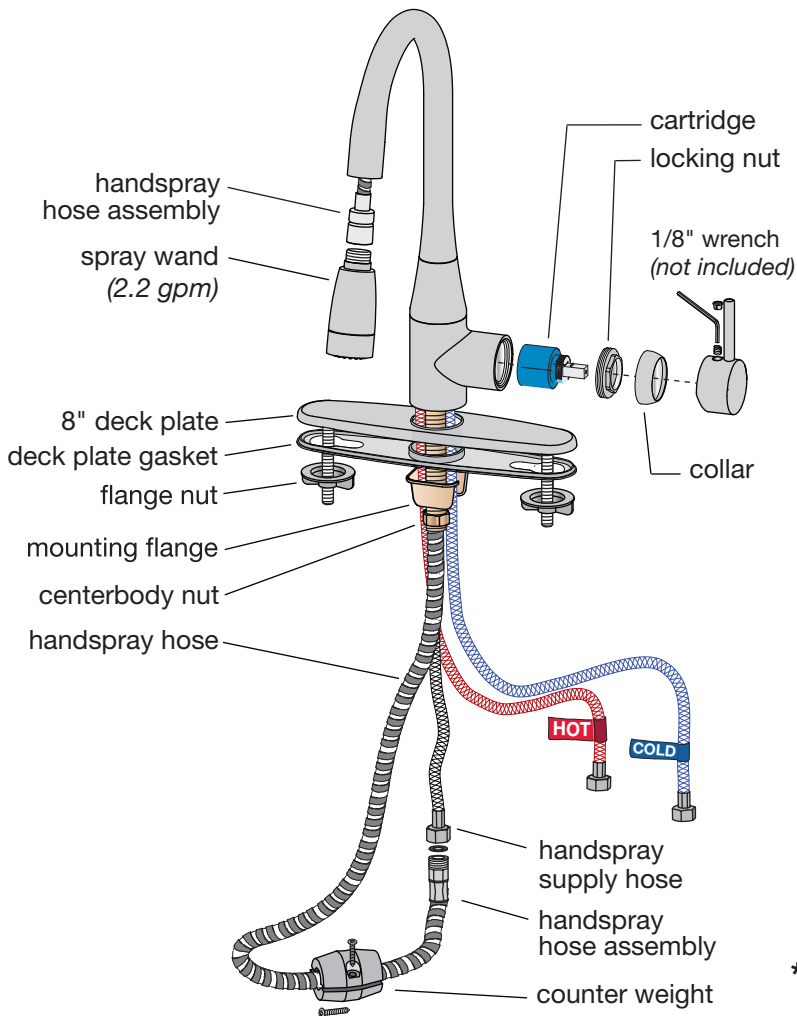

www.symmons.com/service

Quick Install Guide Sereno Kitchen Faucet, S-2302-PD

Step 6

Flush supply lines and check for leaks

Note: Attach faucet body to base and base o-ring for single mount installation.

Step 4

Attach counterweight

finished deck
front view

Step 2

Fasten deck plate

~ 13 -14 inches
(330 - 356 mm)

Step 1

Attach faucet centerbody

Step 5

Connect water supply lines

Step 3

Connect handspray hose

Dimensions Sereno Kitchen Faucet, S-2302-PD

Note: Dimensions subject to change without notice
Braided supply hoses length approx. 21" (533 mm)

Parts Assembly Sereno Kitchen Faucet, S-2302-PD

Replacement Parts

Part Number	Item
KN-4	Valve cartridge 
RK-010 RK-010-1.5	Spray wand (flow rate) (2.2 gpm) (1.5 gpm) 
RK-009*	Handle kit  plug screw handle
RK-011	Counter weight 
RK-008	Mounting hardware kit base o-ring  mounting flange  centerbody nut 
RK-012*	8" Deck plate kit deck plate  gasket  flange nuts 
RK-021*	Pull down hose 