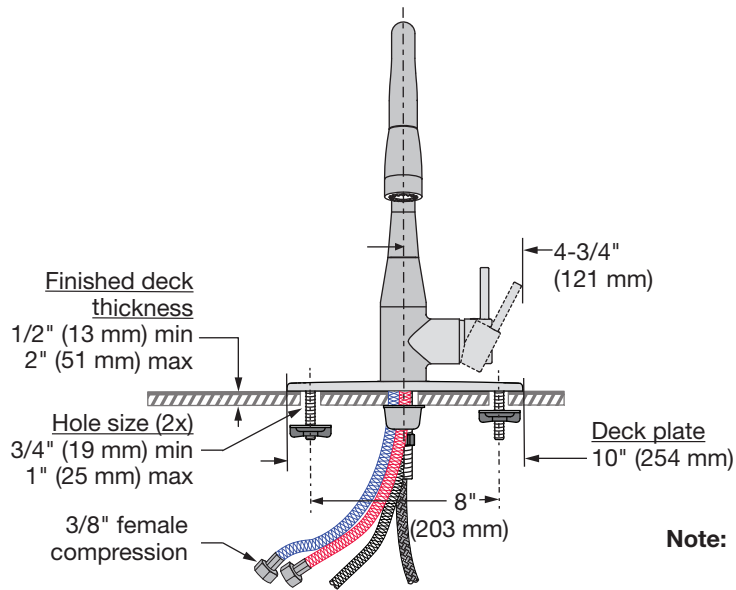

Attach counterweight

finished deck
front view

Step 2

Fasten deck plate

~ 13 -14 inches
(330 - 356 mm)

Step 1

Attach faucet centerbody

Step 5

Connect water supply lines

Step 3

Connect handspray hose

Dimensions Sereno Kitchen Faucet, S-2302-PD

Note: Dimensions subject to change without notice
Braided supply hoses length approx. 21" (533 mm)

Parts Assembly Sereno Kitchen Faucet, S-2302-PD