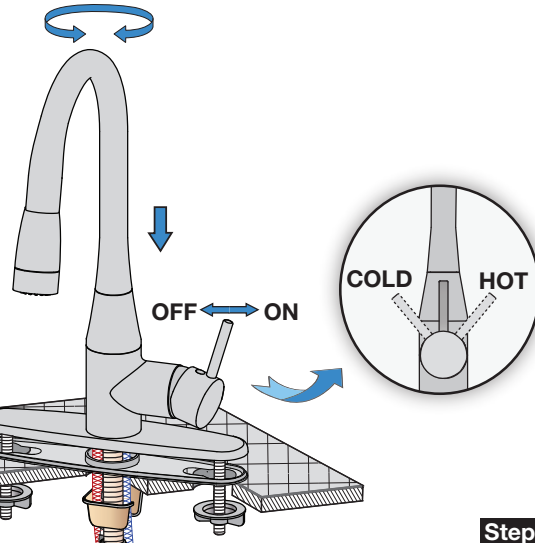

www.symmons.com/service

Quick Install Guide Sereno Kitchen Faucet, S-2302-PD

Step 6

Flush supply lines and check for leaks

Note: Attach faucet body to base and base o-ring for single mount installation.

Step 4

Attach counterweight

finished deck
front view

Step 2

Fasten deck plate

~ 13 -14 inches
(330 - 356 mm)

Step 1

Attach faucet centerbody

Step 5

Connect water supply lines

Step 3

Connect handspray hose

Dimensions Sereno Kitchen Faucet, S-2302-PD

Note: Dimensions subject to change without notice
Braided supply hoses length approx. 21" (533 mm)

Parts Assembly Sereno Kitchen Faucet, S-2302-PD