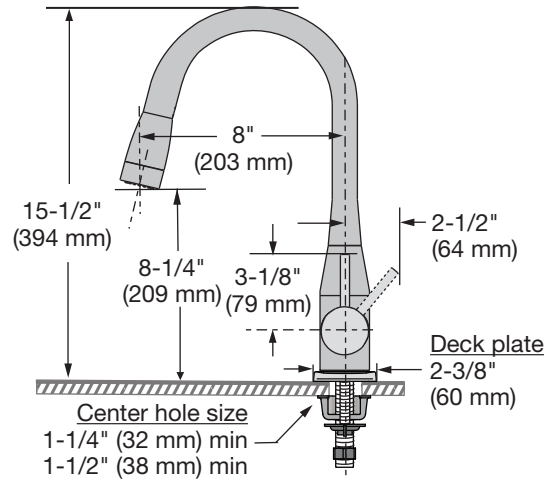

www.symmons.com/service

Quick Install Guide Sereno Kitchen Faucet, S-2302-PD

Step 6

Flush supply lines and check for leaks

Note: Attach faucet body to base and base o-ring for single mount installation.

Step 4

Attach counterweight

finished deck
front view

Step 2

Fasten deck plate

~ 13 -14 inches
(330 - 356 mm)

Step 1

Attach faucet centerbody

Step 5

Connect water supply lines

Step 3

Connect handspray hose

Dimensions Sereno Kitchen Faucet, S-2302-PD

Note: Dimensions subject to change without notice
Braided supply hoses length approx. 21" (533 mm)

Parts Assembly Sereno Kitchen Faucet, S-2302-PD

Replacement Parts

Part Number	Item
KN-4	Valve cartridge 
RK-010 RK-010-1.5	Spray wand (flow rate) (2.2 gpm) (1.5 gpm) 
RK-009*	Handle kit  plug screw handle
RK-011	Counter weight 
RK-008	Mounting hardware kit base o-ring  mounting flange  centerbody nut 
RK-012*	8" Deck plate kit deck plate  gasket  flange nuts 
RK-021*	Pull down hose 