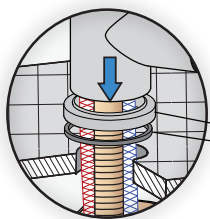

www.symmons.com/service

Quick Install Guide Sereno Kitchen Faucet, S-2302-PD

Step 6

Flush supply lines and check for leaks

Note: Attach faucet body to base and base o-ring for single mount installation.

Step 4

Attach counterweight

finished deck
front view

Step 2

Fasten deck plate

~ 13 -14 inches
(330 - 356 mm)

Step 1

Attach faucet centerbody

Step 5

Connect water supply lines

Step 3

Connect handspray hose

Dimensions Sereno Kitchen Faucet, S-2302-PD

Note: Dimensions subject to change without notice
Braided supply hoses length approx. 21" (533 mm)

Parts Assembly Sereno Kitchen Faucet, S-2302-PD