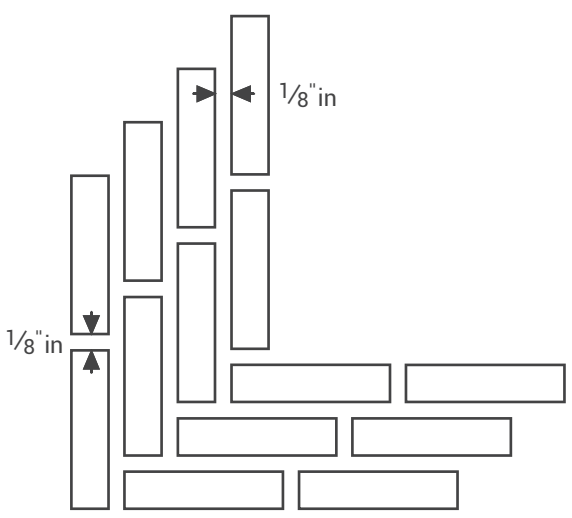

16" x 24" = 100%

16" x 24" = 100%

16" x 24" = 100%

Grout Joint Recommendations:

HD Ceramic Floor Tile up to 24" x 24" non-rectified - 3/16" (5mm)

Running Bond/Brick Joint Offset and Patterns (ANSI A108.1)

For running bond/brick joint patterns utilizing rectangular tiles (rectified or cut) where the side being offset is greater than 18" (nominal dimension), the running bond offset will be maximum of 33% and grout joint width at least 1/8"

Plank Tile Patterns

Grout Joint Recommendations

Interceramic®
 CRAFTED FOR LIFE
 interceramic.com

Grout Joint Recommendations

Running Bond/Brick Joint Offset and Patterns (ANSI A108.1)

For running bond/brick joint patterns utilizing rectangular tiles (rectified or cut) where the side being offset is greater than 18" (nominal dimension), the running bond offset will be maximum of 33% and grout joint width at least 1/8"

Bond Pattern

Herringbone Pattern

Brick Pattern