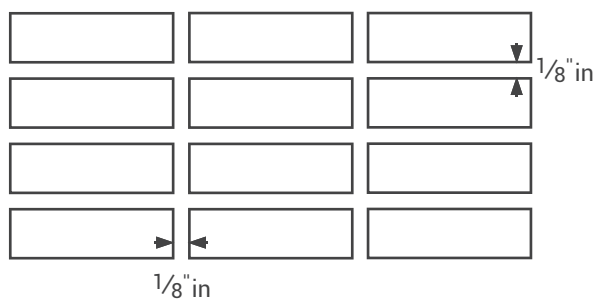

Bond Pattern