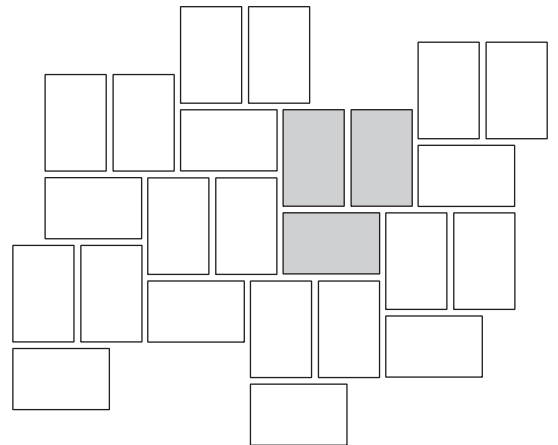

Imperial Quartz

Floor Tile Patterns

Interceramic®
CRAFTED FOR LIFE
interceramic.com

SIZES

16" x 24"

16" x 24" = 100%

16" x 24" = 100%

16" x 24" = 100%

16" x 24" = 100%

16" x 24" = 100%

16" x 24" = 100%

Grout Joint Recommendations:

HD Ceramic Floor Tile up to 24" x 24" non-rectified - 3/16" (5mm)

Running Bond/Brick Joint Offset and Patterns (ANSI A108.1)

For running bond/brick joint patterns utilizing rectangular tiles (rectified or cut) where the side being offset is greater than 18" (nominal dimension), the running bond offset will be maximum of 33% and grout joint width at least 1/8"

Plank Tile Patterns

Grout Joint Recommendations

Interceramic®
 CRAFTED FOR LIFE
 interceramic.com

Grout Joint Recommendations

Running Bond/Brick Joint Offset and Patterns (ANSI A108.1)

For running bond/brick joint patterns utilizing rectangular tiles (rectified or cut) where the side being offset is greater than 18" (nominal dimension), the running bond offset will be maximum of 33% and grout joint width at least 1/8"

Bond Pattern

Herringbone Pattern

Brick Pattern