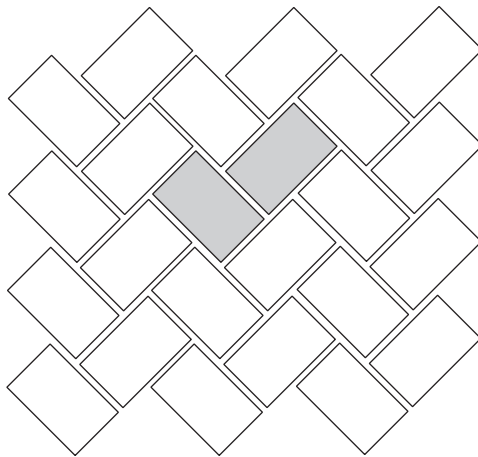

Imperial Quartz

Floor Tile Patterns

Interceramic®
CRAFTED FOR LIFE
interceramic.com

SIZES

16" x 24"

16" x 24" = 100%

16" x 24" = 100%

16" x 24" = 100%

16" x 24" = 100%

16" x 24" = 100%

16" x 24" = 100%

Grout Joint Recommendations:

HD Ceramic Floor Tile up to 24" x 24" non-rectified - 3/16" (5mm)

Running Bond/Brick Joint Offset and Patterns (ANSI A108.1)

For running bond/brick joint patterns utilizing rectangular tiles (rectified or cut) where the side being offset is greater than 18" (nominal dimension), the running bond offset will be maximum of 33% and grout joint width at least 1/8"

Plank Tile Patterns

Grout Joint Recommendations

Interceramic®
 CRAFTED FOR LIFE
 interceramic.com

Grout Joint Recommendations

Running Bond/Brick Joint Offset and Patterns (ANSI A108.1)

For running bond/brick joint patterns utilizing rectangular tiles (rectified or cut) where the side being offset is greater than 18" (nominal dimension), the running bond offset will be maximum of 33% and grout joint width at least 1/8"

Bond Pattern

Herringbone Pattern

Brick Pattern