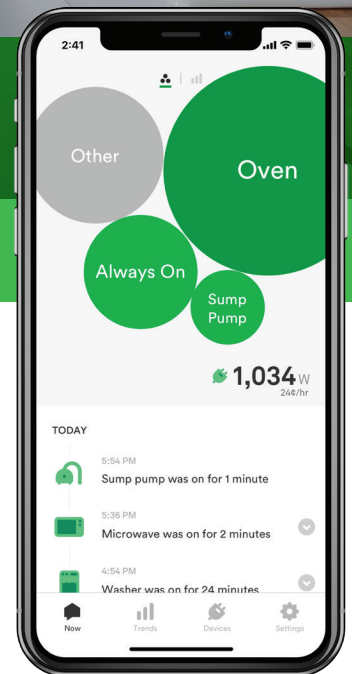

Wiser Energy System

Residential Energy Monitoring

Wiser Energy™ System from Square D, is an integral part of any smart home. It helps you keep tabs on your home by notifying you when devices are on or off and monitors energy usage in real time, for a safer and more efficient home.

Adding Wiser Energy to your electrical panel will allow you to make your home safer, greener and more efficient

- 📱 Easy to use intuitive mobile app from Sense
- 🏠 Always learning and self identifies devices in your home
- 🔔 Set custom alerts for devices in your home such as when the garage door opens, the sump pump turns on, or when the dryer's done
- 🌿 Displays energy consumption by appliance, i.e. refrigerator or pool pump, air conditioner or electric hot water heater
- 📊 24/7 real-time view of energy consumption and production (Solar)
- 💰 Set budgets to manage your energy expenditures before you get a bill
- 🔧 Simple installation into new or existing electrical panel, by certified electrician