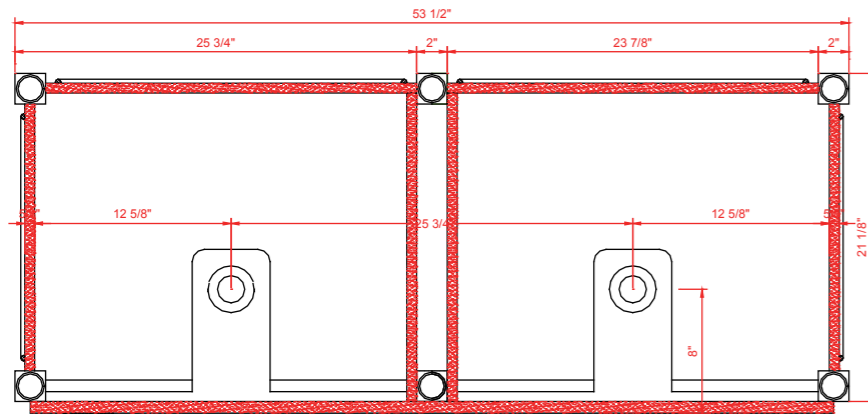

# INSTALLERS DIAGRAM

SCOTT LIVING  
SIGNATURE SERIES

MODEL NUMBER: 1053VA-54

Greentouch

TOP VIEW

BACK VIEW

SIDE VIEW