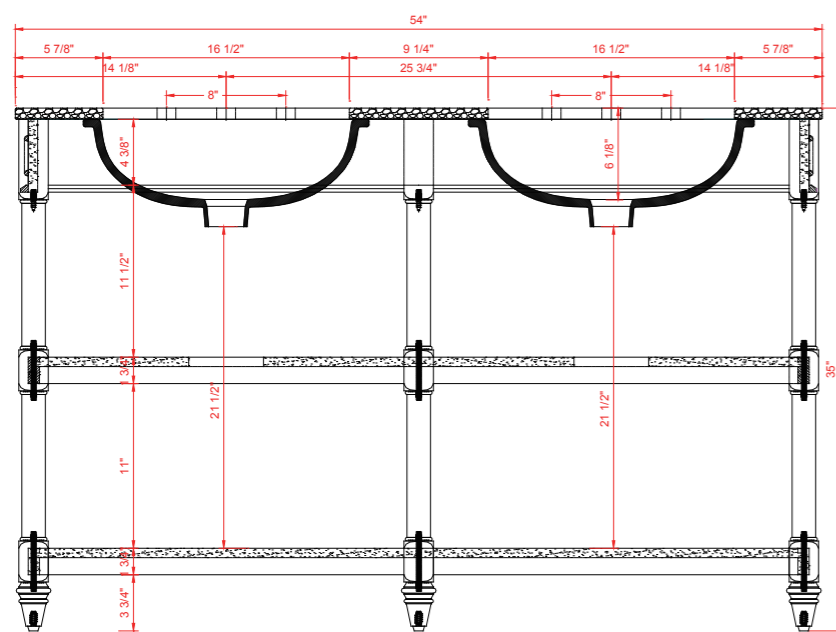

# INSTALLERS DIAGRAM

SCOTT LIVING  
SIGNATURE SERIES

MODEL NUMBER: 1053VA-54

Greentouch

TOP VIEW

BACK VIEW

SIDE VIEW