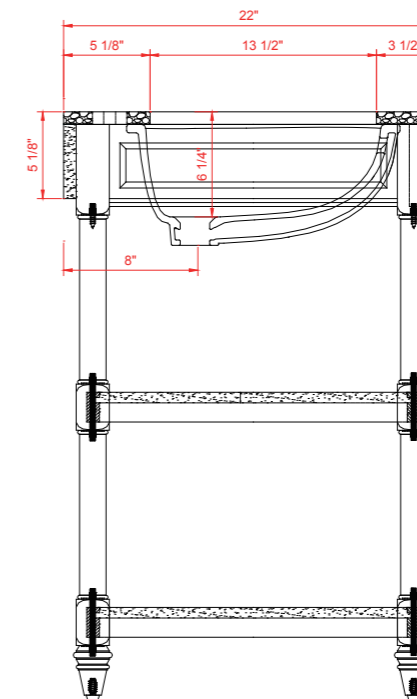

# INSTALLERS DIAGRAM

SCOTT LIVING  
SIGNATURE SERIES

MODEL NUMBER: 1053VA-54

Greentouch

TOP VIEW

BACK VIEW

SIDE VIEW