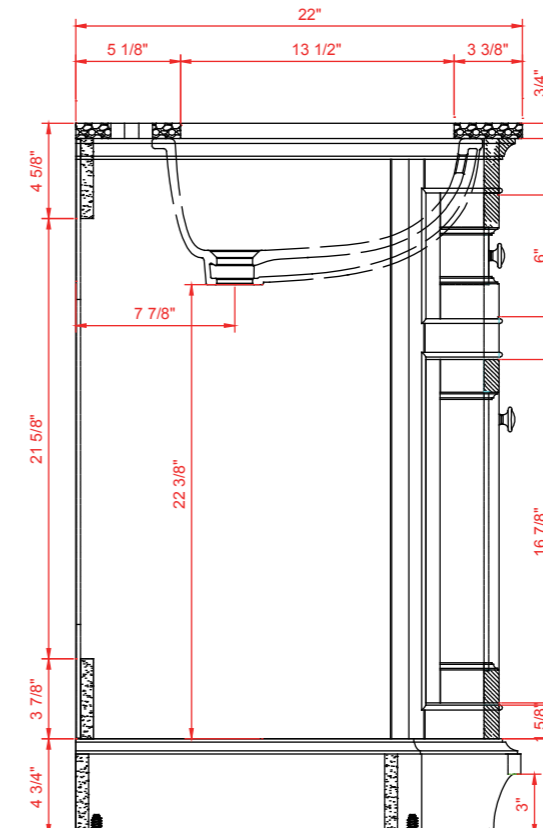

INSTALLERS DIAGRAM

SCOTT LIVING
SIGNATURE SERIES

MODEL NUMBER:1055VA-36

Greentouch

TOP VIEW

BACK VIEW

SIDE VIEW