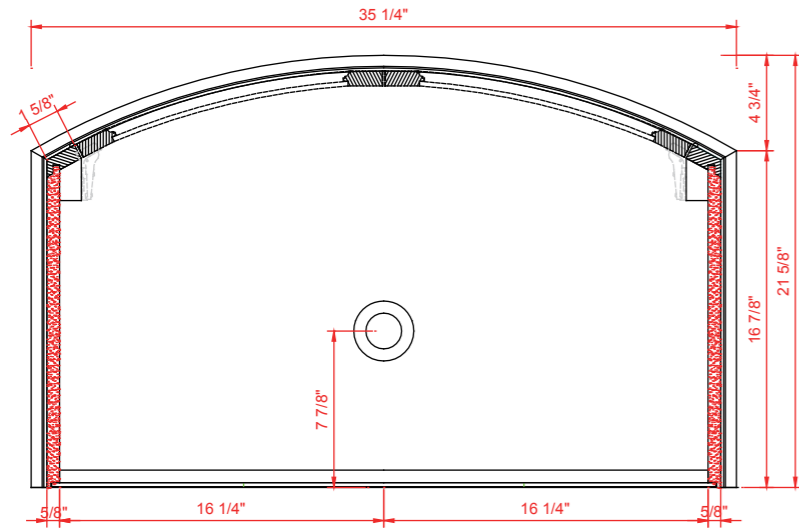

INSTALLERS DIAGRAM

SCOTT LIVING
SIGNATURE SERIES

MODEL NUMBER:1055VA-36

Greentouch

TOP VIEW

BACK VIEW

SIDE VIEW