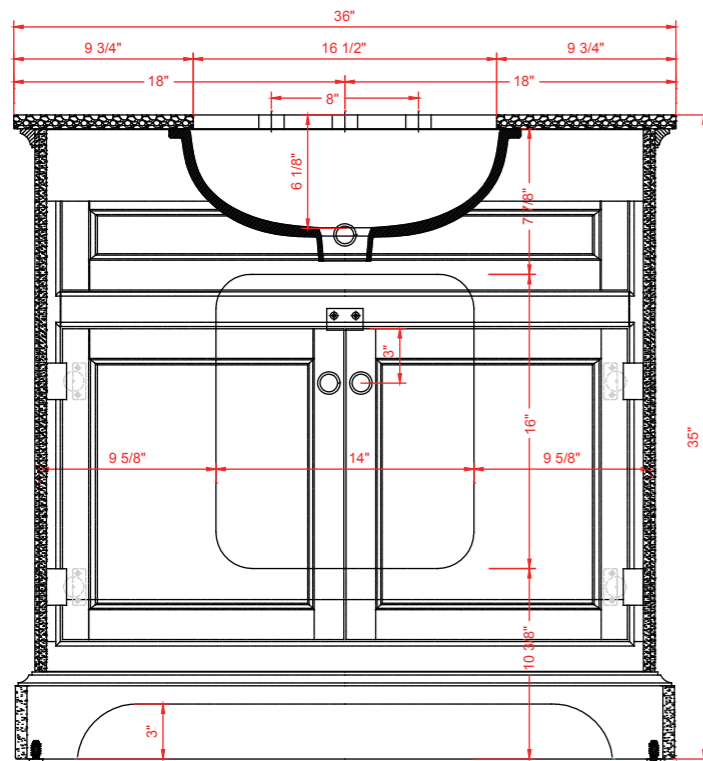

INSTALLERS DIAGRAM

SCOTT LIVING
SIGNATURE SERIES

MODEL NUMBER:1055VA-36

Greentouch

TOP VIEW

BACK VIEW

SIDE VIEW