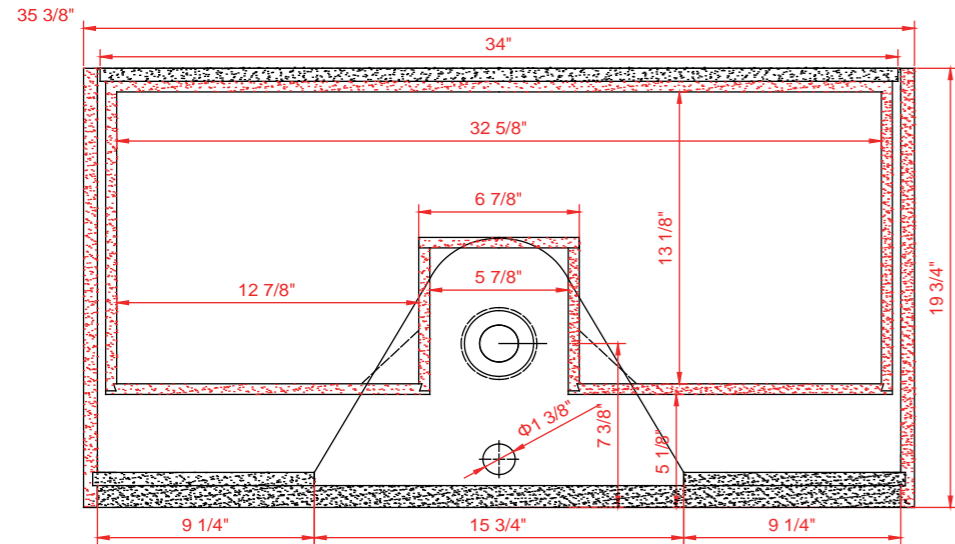

# INSTALLERS DIAGRAM

CAYCE

MODEL NUMBER:1023VA-36

Greentouch

TOP VIEW

BACK VIEW

SIDE VIEW