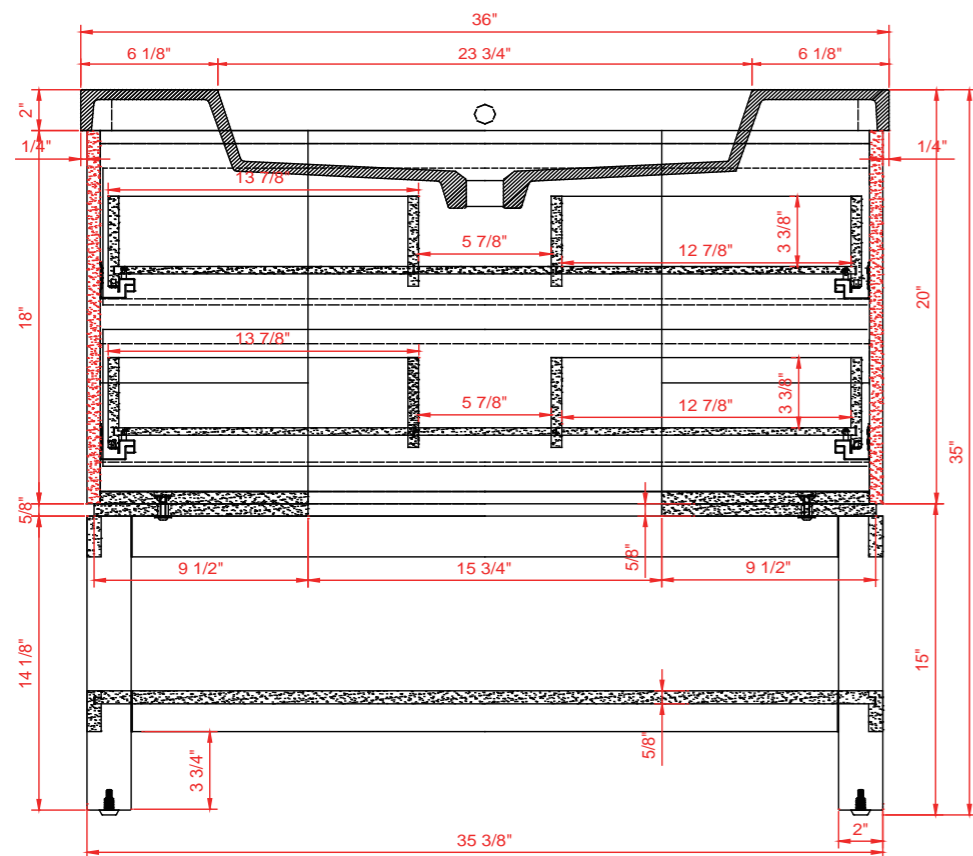

# INSTALLERS DIAGRAM

CAYCE

MODEL NUMBER:1023VA-36

Greentouch

TOP VIEW

BACK VIEW

SIDE VIEW