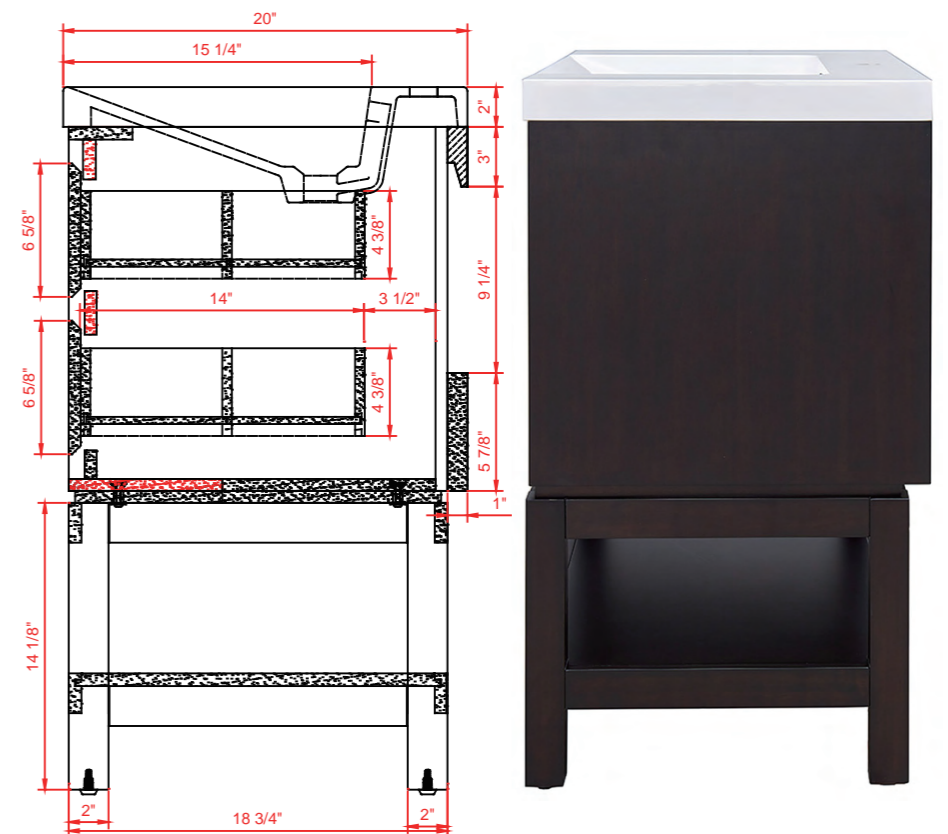

# INSTALLERS DIAGRAM

CAYCE

MODEL NUMBER:1023VA-36

Greentouch

TOP VIEW

BACK VIEW

SIDE VIEW