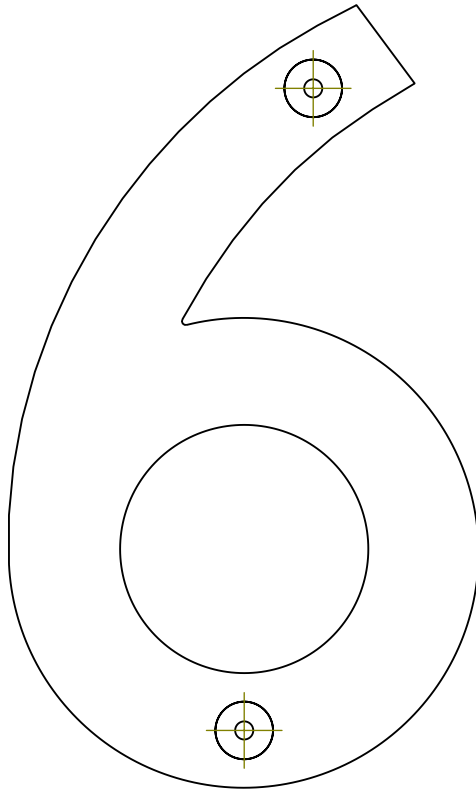

4" House Number Mounting Template

1. Print "Actual Size" or "Scale: 100%".

Do not scale PDF or image size to maintain correct proportions.

2. The number outline may not perfectly match the physical parts since the parts are manually polished.

3. Cross hairs represent center of holes

4" House Number Mounting Template

1. Print "Actual Size" or "Scale: 100%".

Do not scale PDF or image size to maintain correct proportions.

2. The number outline may not perfectly match the physical parts since the parts are manually polished.