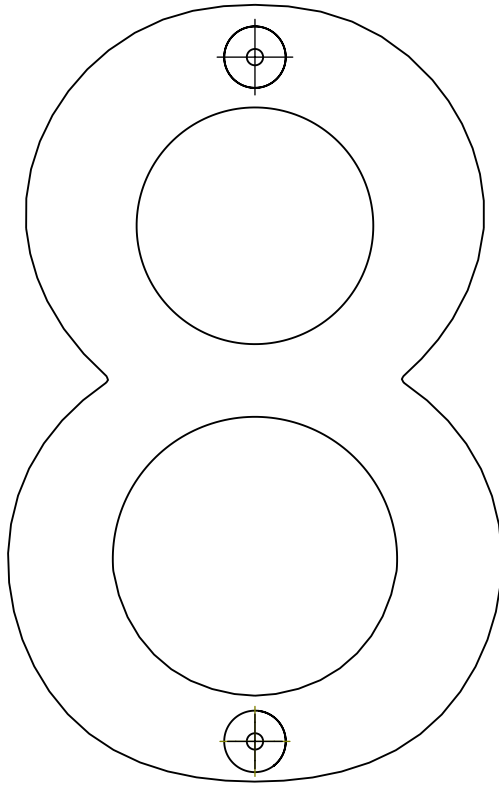

4" House Number Mounting Template

1. Print "Actual Size" or "Scale: 100%".

Do not scale PDF or image size to maintain correct proportions.

2. The number outline may not perfectly match the physical parts since the parts are manually polished.

3. Cross hairs represent center of holes

4" House Number Mounting Template

1. Print "Actual Size" or "Scale: 100%".

Do not scale PDF or image size to maintain correct proportions.

2. The number outline may not perfectly match the physical parts since the parts are manually polished.