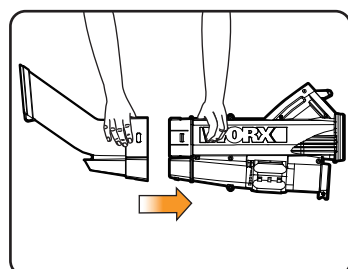

**ASSEMBLY INSTRUCTIONS**

- 1 Align the upper and lower tubes, make sure the notches engage the holes on both sides.

- 2 Attach the blower/ vacuum tube to the motor housing.

- 3 Attach the Leaf Collection Bag.

Ensure the eye (A) is properly inserted into the slot on the Leaf Collection Bag collar (B) and then turn to lock into place.

**OPERATION**

- 4 Select the operation mode.  
When lever is in position A, the TRIVAC™ is in Blower mode;  
When lever is in position B, the TRIVAC™ is in Vacuum mode.