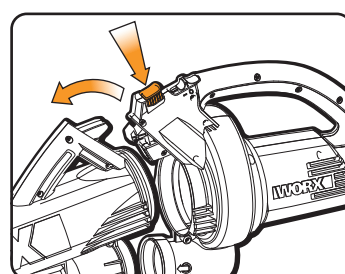

REMOVING CLOGGED DEBRIS

Removing clogged debris from the impeller and blade.
CAUTION! Unplug the machine from the power source and wait until the motor has completely stopped before attempting to clear debris.