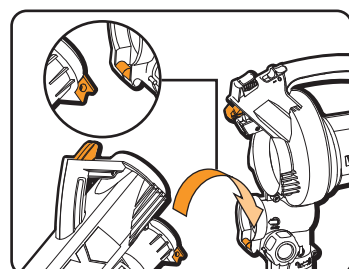

**ASSEMBLY INSTRUCTIONS**

- 1 Align the upper and lower tubes, make sure the notches engage the holes on both sides.

- 2 Attach the blower/ vacuum tube to the motor housing.

- 3 Attach the Leaf Collection Bag.

Ensure the eye (A) is properly inserted into the slot on the Leaf Collection Bag collar (B) and then turn to lock into place.

**OPERATION**

- 4 Select the operation mode.  
When lever is in position A, the TRIVAC™ is in Blower mode;  
When lever is in position B, the TRIVAC™ is in Vacuum mode.