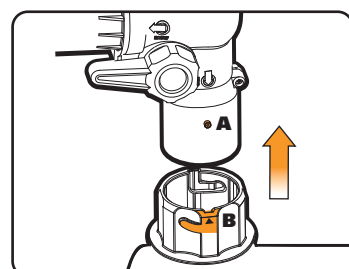

**ASSEMBLY INSTRUCTIONS**

- 1 Align the upper and lower tubes, make sure the notches engage the holes on both sides.

- 2 Attach the blower/ vacuum tube to the motor housing.

- 3 Attach the Leaf Collection Bag.

Ensure the eye (A) is properly inserted into the slot on the Leaf Collection Bag collar (B) and then turn to lock into place.

**OPERATION**

- 4 Select the operation mode.  
When lever is in position A, the TRIVAC™ is in Blower mode;  
When lever is in position B, the TRIVAC™ is in Vacuum mode.