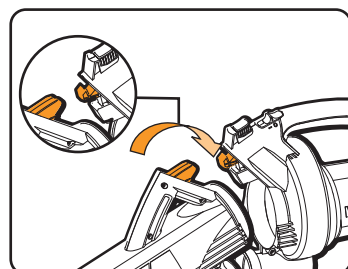

**ASSEMBLY INSTRUCTIONS**

- 1 Align the upper and lower tubes, make sure the notches engage the holes on both sides.

- 2 Attach the blower/ vacuum tube to the motor housing.

- 3 Attach the Leaf Collection Bag.

Ensure the eye (A) is properly inserted into the slot on the Leaf Collection Bag collar (B) and then turn to lock into place.

**OPERATION**

- 4 Select the operation mode.  
When lever is in position A, the TRIVAC™ is in Blower mode;  
When lever is in position B, the TRIVAC™ is in Vacuum mode.