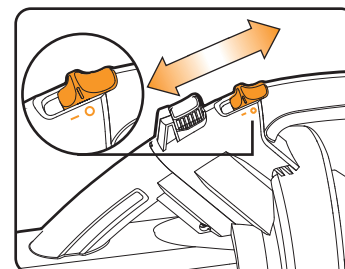

**ASSEMBLY INSTRUCTIONS**

- 1 Align the upper and lower tubes, make sure the notches engage the holes on both sides.

- 2 Attach the blower/ vacuum tube to the motor housing.

- 3 Attach the Leaf Collection Bag.

Ensure the eye (A) is properly inserted into the slot on the Leaf Collection Bag collar (B) and then turn to lock into place.

**OPERATION**

- 4 Select the operation mode.  
When lever is in position A, the TRIVAC™ is in Blower mode;  
When lever is in position B, the TRIVAC™ is in Vacuum mode.

- 5 Power ON ("I") / Power OFF ("O").  
Turn power to ON position and you are ready to blow or vacuum and mulch.

**REMOVING CLOGGED DEBRIS**

Removing clogged debris from the impeller and blade.  
**CAUTION!** Unplug the machine from the power source and wait until the motor has completely stopped before attempting to clear debris.