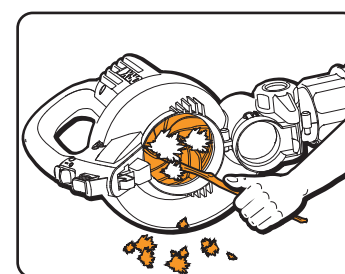

REMOVING CLOGGED DEBRIS

Removing clogged debris from the impeller and blade.
CAUTION! Unplug the machine from the power source and wait until the motor has completely stopped before attempting to clear debris.