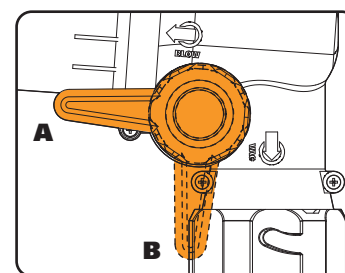

**ASSEMBLY INSTRUCTIONS**

- 1 Align the upper and lower tubes, make sure the notches engage the holes on both sides.

- 2 Attach the blower/ vacuum tube to the motor housing.

- 3 Attach the Leaf Collection Bag.

Ensure the eye (A) is properly inserted into the slot on the Leaf Collection Bag collar (B) and then turn to lock into place.

**OPERATION**

- 4 Select the operation mode.  
When lever is in position A, the TRIVAC™ is in Blower mode;  
When lever is in position B, the TRIVAC™ is in Vacuum mode.