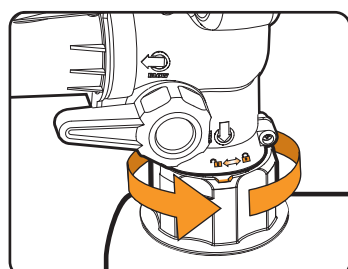

**ASSEMBLY INSTRUCTIONS**

- 1 Align the upper and lower tubes, make sure the notches engage the holes on both sides.

- 2 Attach the blower/ vacuum tube to the motor housing.

- 3 Attach the Leaf Collection Bag.

Ensure the eye (A) is properly inserted into the slot on the Leaf Collection Bag collar (B) and then turn to lock into place.

**OPERATION**

- 4 Select the operation mode.  
When lever is in position A, the TRIVAC™ is in Blower mode;  
When lever is in position B, the TRIVAC™ is in Vacuum mode.