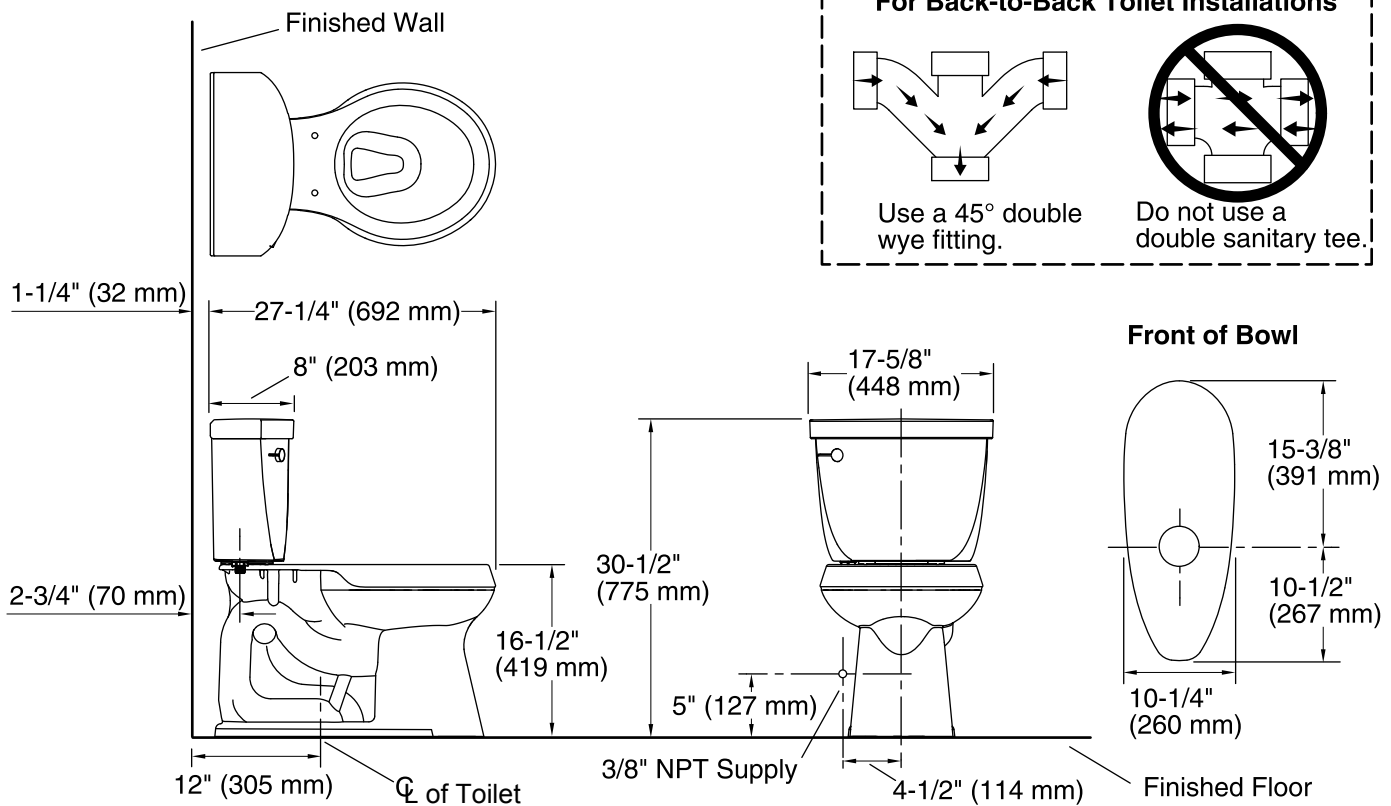

Features

- Vitreous china.
- Two-piece toilet.
- Comfort Height® round-front bowl.
- AquaPiston® flushing system.
- Includes left-hand polished chrome trip lever.
- 1.28 gpf (4.8 lpf).
- 2-1/8" (54 mm) fully glazed trapway.
- 12" (305 mm) rough-in.
- Less seat and supply.
- 11-1/2" (292 mm) x 9-1/4" (235 mm) water area.
- 27-1/4" (692 mm) x 17-5/8" (448 mm) x 30-1/2" (775 mm).
- Floor mount / Floor outlet.

Optional Accessories

- K-9466-L Left-hand Trip Lever
- K-9470-L Left-hand Trip Lever
- K-7637 Angle Supply with Stop (single)

Components

Product includes:

- K-4347 Comfort Height® Round-front Bowl
- K-4166 Toilet Tank

Technical Information

All product dimensions are nominal.

Toilet type:	Two-piece
Bowl shape:	Round front
Flush type:	AquaPiston
Trap passageway:	2-1/8" (54 mm)
Water Consumption	
Full:	1.28 gpf (4.8 lpf)
Water surface size:	11" x 9-1/4" (279 mm x 235 mm)
Rim to water surface:	5-1/4" (133 mm)
Rough-in:	12" (305 mm)
Seat-mounting holes:	5-1/2" (140 mm)

Notes

Install this product according to the installation instructions.

For back-to-back toilet installations: Use only a 45° double wye fitting.

The Model Plumbing Codes require elongated toilets for public bathrooms.