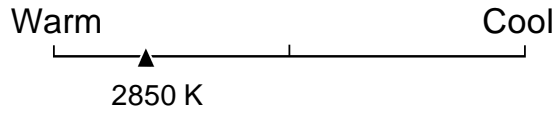

Lighting Facts Per Bulb

Brightness **1675 Lumens**

Estimated Yearly Energy Cost \$12.04

Based on 3 hrs/day, 11¢/kWh
Cost depends on rates and use

Life

Based on 3 hrs/day

0.7 years

Light Appearance