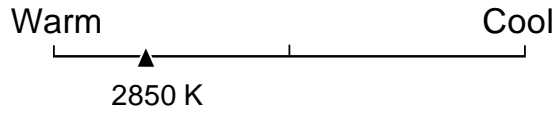

Lighting Facts Per Bulb

Brightness **410 Lumens**

Estimated Yearly Energy Cost **\$4.82**

Based on 3 hrs/day, 11¢/kWh
Cost depends on rates and use

Life

Based on 3 hrs/day **0.9 years**

Light Appearance

Energy Used **40 watts**