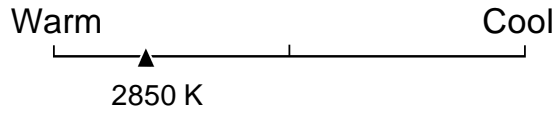

Lighting Facts Per Bulb

Brightness **2810 Lumens**

Estimated Yearly Energy Cost \$18.07

Based on 3 hrs/day, 11¢/kWh
Cost depends on rates and use

Life

Based on 3 hrs/day

0.7 years

Light Appearance