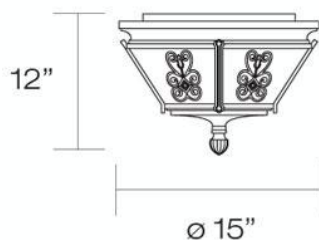

Project Information

Job Name: _____ Date: _____ Type: _____
Comments: _____