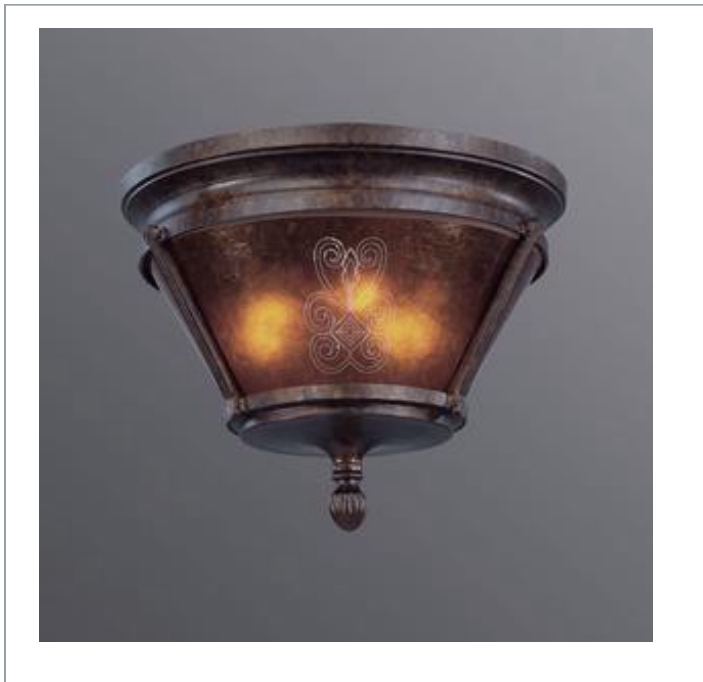

✉ 33 West Beaver Creek Road Richmond Hill
 Ontario Canada L4B 1L8
 ☎ 800.660.5391
 📠 800.660.5390
 📧 info@eurofase.com
 🌐 www.eurofase.com

CASANOVA , 3-LIGHT FLUSHMOUNT

Product Specifications

Model No.: 19341
 Height: 12"
 Diameter: 15"
 No. of Bulbs: 3
 Bulb Wattage: 60 watts
 Bulb Type: A19 
 Bulb Base: E26
 Bulb Voltage: 120 volts

Options Available

ITEM CODE	FINISH	SHADE
19341-019	antique bronze	mica

Colour / Shades Available

FINISH	SHADE
antique bronze	mica

A blazing combination of both rustic elements and charming elegance. In this design, the architecture is a substantial brushed onyx and bronze frame that encases a textured amber glass. The firm structure and complementary colours are enhanced by a slim artistic engraving on the glass. Ultimately, the heady blend of colours and sensations results in an alluringly gallant illumination.