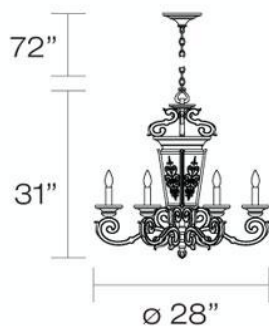

Project Information

Job Name: _____ Date: _____ Type: _____
Comments: _____