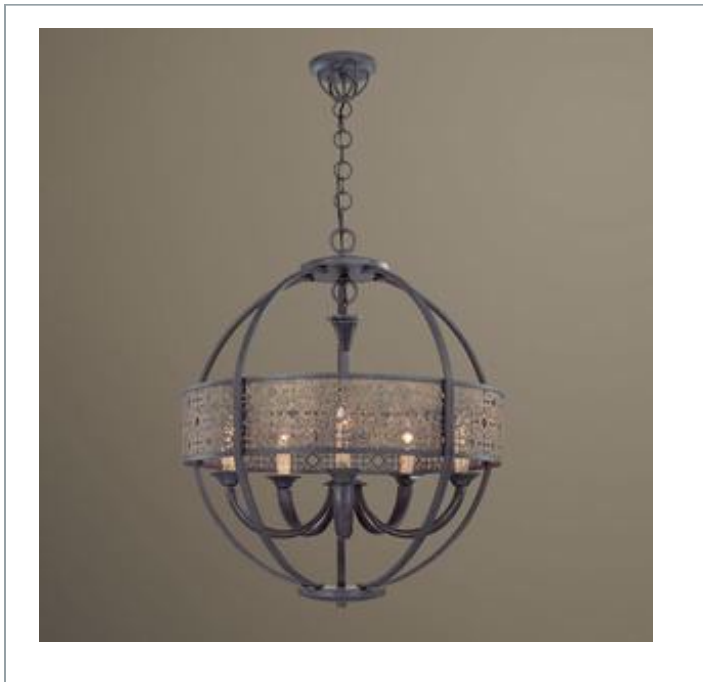

## ARSENAL , 5-LIGHT CHANDELIER

### Product Specifications

Model No.: 19368  
 Height: 33"  
 Chain / Cord Length: 72"  
 Diameter: 28"  
 Est. Shipping Weight: 37.928 lbs  
 No. of Bulbs: 5  
 Bulb Wattage: 60 watts  
 Bulb Type: B10   
 Bulb Base: E12  
 Bulb Voltage: 120 volts

### Options Available

| ITEM CODE | FINISH                        | SHADE |
|-----------|-------------------------------|-------|
| 19368-016 | ancient bronze w/antique gold | n/a   |

### Colour / Shades Available

| FINISH                        | SHADE |
|-------------------------------|-------|
| ancient bronze w/antique gold | n/a   |

A lithe circler set swirls elegantly around the central fixture. A complexly engraved band of brushed bronze is set in a matte obsidian frame that illuminates the cream faux candles encased within. The majestic sweep of the iron arms slip seductively out of the bottom, and the resulting light radiates in a varied yet graceful pattern through the intricacy of the band.