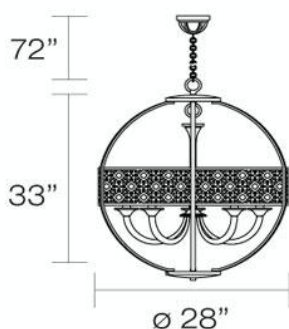

Project Information

Job Name: _____ Date: _____ Type: _____
Comments: _____