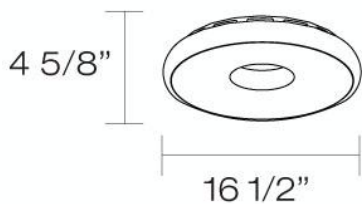

Project Information

Job Name: _____ Date: _____ Type: _____
Comments: _____