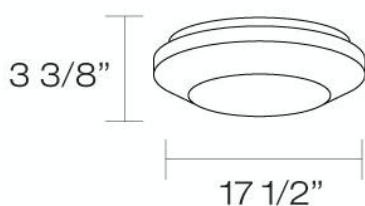

Project Information

Job Name: _____ Date: _____ Type: _____
Comments: _____