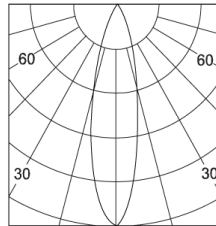

3-LIGHT MULTI COMBO LED

24562-010 - 13W

- 3 x 13 WATT
- BRIDGELUX LED
- 2790 (lm) - Lumens
- 3000K - Kelvins
- 50,000 (Hrs) LED Life
- 20° Light Beam Angle
- 30° Horizontal Adjustment
- 85+ CRI
- Dimmable LED Driver Included
- White Finish
- 120V Input

13W-LED

h(m)	D(m)	E(lx)
20°		
0.5	0.213	28575
1	0.426	7144
2	0.852	1786
3	1.278	793
4	1.704	446

24561-013 - 24W

- 3 x 24 WATT
- BRIDGELUX LED
- 6000 (lm) - Lumens
- 3000K - Kelvins
- 50,000 (Hrs) LED Life
- 20° Light Beam Angle
- 30° Horizontal Adjustment
- 85+ CRI
- Dimmable LED Driver Included
- White Finish
- 120V Input

24W-LED

h(m)	D(m)	E(lx)
20°		
1	0.31	4726
2	0.62	1181
3	0.92	525.1
4	1.23	295.4
5	1.54	189