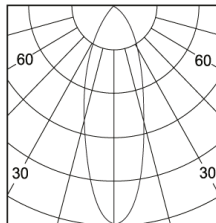

13W-LED

h(m)	D(m)	E(lx)
20°		
0.5	0.213	28575
1	0.426	7144
2	0.852	1786
3	1.278	793
4	1.704	446

24561-013 - 24W

- 3 x 24 WATT
- BRIDGELUX LED
- 6000 (lm) - Lumens
- 3000K - Kelvins
- 50,000 (Hrs) LED Life
- 20° Light Beam Angle
- 30° Horizontal Adjustment
- 85+ CRI
- Dimmable LED Driver Included
- White Finish
- 120V Input

24W-LED

h(m)	D(m)	E(lx)
20°		
1	0.31	4726
2	0.62	1181
3	0.92	525.1
4	1.23	295.4
5	1.54	189