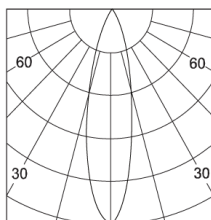

**4-LIGHT MULTI COMBO LED**

**24564-014 - 13W LED**

- 4 x 13 WATT
- BRIDGELUX LED
- 3720 (lm) - Lumens
- 3000K - Kelvins
- 50,000 (Hrs) LED Life
- 20° Light Beam Angle
- 30° Horizontal Adjustment
- 85+ CRI
- Dimmable LED Driver Included
- White Finish
- 120V Input

**13W-LED**

h(m)	D(m)	E(lx)
20°		
0.5	0.213	28575
1	0.426	7144
2	0.852	1786
3	1.278	793
4	1.704	446

**24563-017 - 24W LED**

- 4 x 24 WATT
- BRIDGELUX LED
- 8000 (lm) - Lumens
- 3000K - Kelvins
- 50,000 (Hrs) LED Life
- 20° Light Beam Angle
- 30° Horizontal Adjustment
- 85+ CRI
- Dimmable LED Driver Included
- White Finish
- 120V Input

**24W-LED**

h(m)	D(m)	E(lx)
20°		
1	0.31	4726
2	0.62	1181
3	0.92	525.1
4	1.23	295.4
5	1.54	189