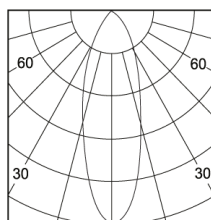

**13W-LED**

h(m)	D(m)	E(lx)
20°		
0.5	0.213	28575
1	0.426	7144
2	0.852	1786
3	1.278	793
4	1.704	446

**24563-017 - 24W LED**

- 4 x 24 WATT
- BRIDGELUX LED
- 8000 (lm) - Lumens
- 3000K - Kelvins
- 50,000 (Hrs) LED Life
- 20° Light Beam Angle
- 30° Horizontal Adjustment
- 85+ CRI
- Dimmable LED Driver Included
- White Finish
- 120V Input

**24W-LED**

h(m)	D(m)	E(lx)
20°		
1	0.31	4726
2	0.62	1181
3	0.92	525.1
4	1.23	295.4
5	1.54	189