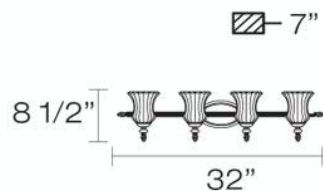

Project Information

Job Name: _____ Date: _____ Type: _____
Comments: _____