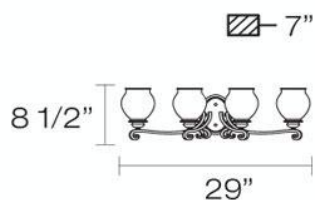

✉ 33 West Beaver Creek Road Richmond Hill
 Ontario Canada L4B 1L8
 ☎ 800.660.5391
 📠 800.660.5390
 📧 info@eurofase.com
 🌐 www.eurofase.com

BEATRICE , 4-LIGHT BATHBAR

Product Specifications

Model No.: 19404
 Height: 8.5"
 Extension: 7"
 Length: 29"
 Est. Shipping Weight: 7.051 lbs
 No. of Bulbs: 4
 Bulb Wattage: 60 watts
 Bulb Type: A19 
 Bulb Base: E26
 Bulb Voltage: 120 volts

Options Available

ITEM CODE	FINISH	SHADE
19404-028	aged bronze	opal
19404-011	antique brass	opal

Colour / Shades Available

FINISH	SHADE
aged bronze 	opal
antique brass 	opal

Striking spherical shades boldly state their presence in the Beatrice family. The snowy white glass is paired distinctively with lithe ebony arms. The detailed curls emphasize the vivid shape of the shades while providing a eye-catching artistic accent.