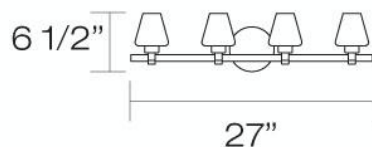

Project Information

Job Name: _____ Date: _____ Type: _____
Comments: _____