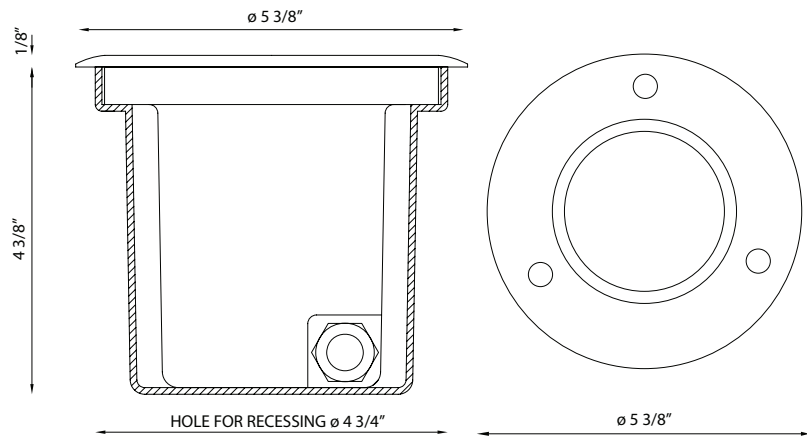

22518-019

These new fixtures were developed with a group of 3 super L.E.D. assembled in one part, provided with an electronic driver, an aluminum dissipator and 3 lenses.

- Stainless steel ring
AISI 304 - CD Range
- Half frosted tempered glass
- 120V short circuit and overload protected
- 10 feet of wire included
- Polypropilene housing for recess application included
- Ready to be installed

5 YEAR WARRANTY

3 x 1 CREE SUPER LED
 3000 KELVINS
 120 VOLTS LED DRIVER INCLUDED
 IP 67
 ADJUSTABLE $\pm 15^\circ$