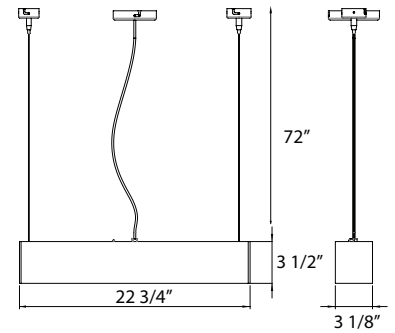

Model #	Finishes	Ballast	Dimension	Beam Angle	Input Voltage	Lamping
23368	-019 Aluminum	Integral Ballast included	L 34 1/2" x W 3 1/8" x H 3 1/2"	30°	120V	1 x 21W T5

Model #	Finishes	Ballast	Dimension	Beam Angle	Input Voltage	Lamping
23367	-012 Aluminum	Integral Ballast included	L 22 3/4" x W 3 1/8" x H 3 1/2"	30°	120V	1 X 14W T5