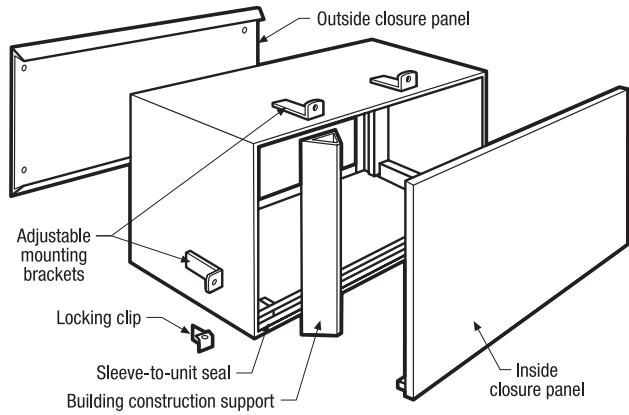

Through-The-Wall 18" Sleeve Kit (PN# EA108T)

¹Warranty 5 year sealed system/1 year full parts and labor.

NOTE: For planning purposes only. Always consult local and national electric codes. Refer to Product Installation Guide for detailed installation instructions on the web at frigidaire.com.

Product Dimensions	
A - Height	14-1/2"
B - Width	24"
C - Depth	20-1/2"
D - Max. Wall Thickness	18"

Sleeve Cutout Dimensions	
Height	15-5/8"
Width	25-15/16"

Accessories information available on the web at frigidaire.com

FRIGIDAIRE

USA • 10200 David Taylor Drive • Charlotte, NC 28262 • 1-800-FRIGIDAIRE • frigidaire.com
CANADA • 5855 Terry Fox Way • Mississauga, ON L5V 3E4 • 1-800-265-8352 • frigidaire.ca
FRA106HT1 10/12