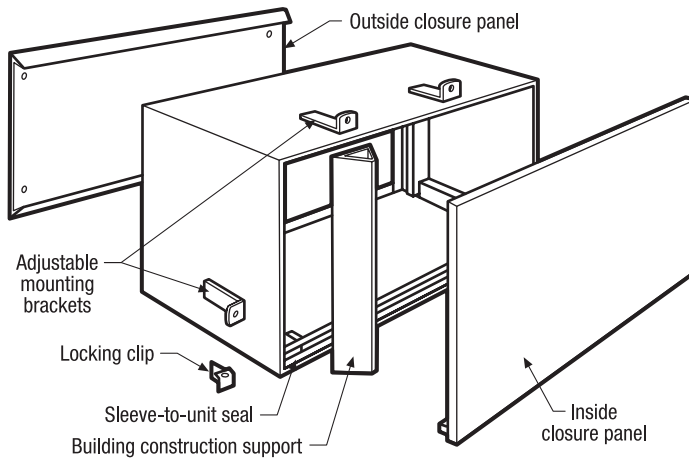

Through-The-Wall 18" Sleeve Kit (PN# EA108T)

Home Comfort Specifications

- Product Shipping Weight (approx.) - 77 Lbs.
- An electrical supply with grounded three-prong receptacle is required. The power supply circuit must be installed in accordance with current edition of National Electrical Code (ANSI/NFPA 70) and local codes & ordinances.
- Voltage Rating - 115V / 60 Hz / 15 Amps
- Amps @ 115 Volts = 9.8 Amps
- Recommended Circuit Breaker - 15 Amps
- Unit equipped with 115V 3-wire power supply cord, NEMA plug type 5-15P, approximately 72" long.
- Unit's increased performance characteristics result from two rear intakes. For unit to operate at maximum efficiency, carefully follow complete, detailed new or replacement installation instructions provided in Product Installation Guide on web.
- Unit requires rearward slope when installation is complete, to allow condensate to drain from rear of sleeve.

New Installation

- For new installation, Frigidaire® Through-The-Wall 18" Sleeve Kit PN# EA108T available. Recommended for proper installation.
- Through-the-wall installation requires 18" maximum wall thickness.
- For energy-saving purposes, install unit in shady location, preferably a northern exposure; and do not block airflow inside with blinds, curtains or furniture; or outside with shrubs, enclosures or other buildings.

Replacement Installation

- When replacing existing air conditioner with new unit, refer to Product Installation Guide on web to identify existing wall-sleeve manufacturer and size compatibility. If proper installation and slope are suspect, then correct installation of Frigidaire® Through-The-Wall 18" Sleeve Kit PN# EA108T recommended.
- Use of existing wall sleeve to mount new unit requires original sleeve be in sound structural condition with rear grille that attaches securely, or rear flange that serves as stop for unit.
- Preferable installation option, for increased efficiency and possibility of drafts reduced, requires existing rear grille (*mounted to sleeve*) be replaced with new unit's rear air-directional louvered grille (*provided in accessory kit, shipped with unit*). Non-preferable installation option of directly mounting rear louvered grille to unit can be considered, requiring grille be mounted to unit prior to sleeve installation.
- Existing decorative exterior grille may be left in place, provided that proper air-directional rear louvered grille is installed.
- For installation into larger existing sleeve, optional Trim Kit PN# EA120T available.

Note: For planning purposes only. Refer to Product Installation Guide on the web at frigidaire.com for detailed instructions.

Optional Accessories

- Through-The-Wall 18" Sleeve Kit - (PN# EA108T).
- Trim Kit (*for larger existing sleeve*) - (PN# EA120T).
- Architectural-Style Exterior Louvered Grille - (PN# EA109T).