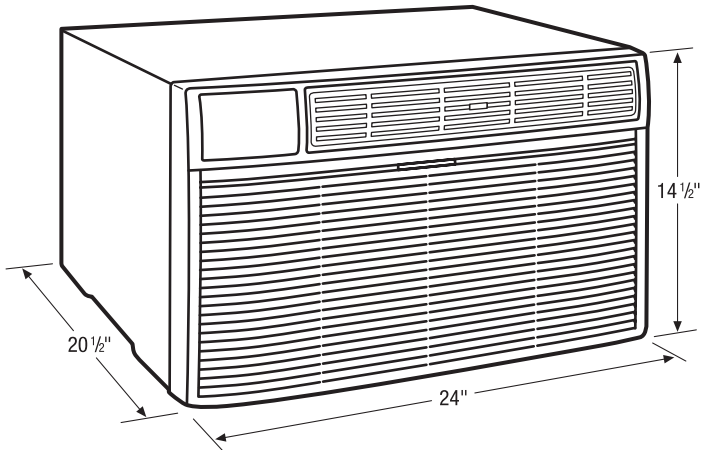

Through-The-Wall Installation

Through-The-Wall 18" Sleeve Kit (PN# EA108T)

Home Comfort Specifications

- Product Shipping Weight (approx.) - 77 Lbs.
- An electrical supply with grounded three-prong receptacle is required. The power supply circuit must be installed in accordance with current edition of National Electrical Code (ANSI/NFPA 70) and local codes & ordinances.
- Voltage Rating - 115V / 60 Hz / 15 Amps
- Amps @ 115 Volts = 9.8 Amps
- Recommended Circuit Breaker - 15 Amps
- Unit equipped with 115V 3-wire power supply cord, NEMA plug type 5-15P, approximately 72" long.
- Unit's increased performance characteristics result from two rear intakes. For unit to operate at maximum efficiency, carefully follow complete, detailed new or replacement installation instructions provided in Product Installation Guide on web.
- Unit requires rearward slope when installation is complete, to allow condensate to drain from rear of sleeve.

New Installation

- For new installation, Frigidaire® Through-The-Wall 18" Sleeve Kit PN# EA108T available. Recommended for proper installation.
- Through-the-wall installation requires 18" maximum wall thickness.
- For energy-saving purposes, install unit in shady location, preferably a northern exposure; and do not block airflow inside with blinds, curtains or furniture; or outside with shrubs, enclosures or other buildings.

Replacement Installation