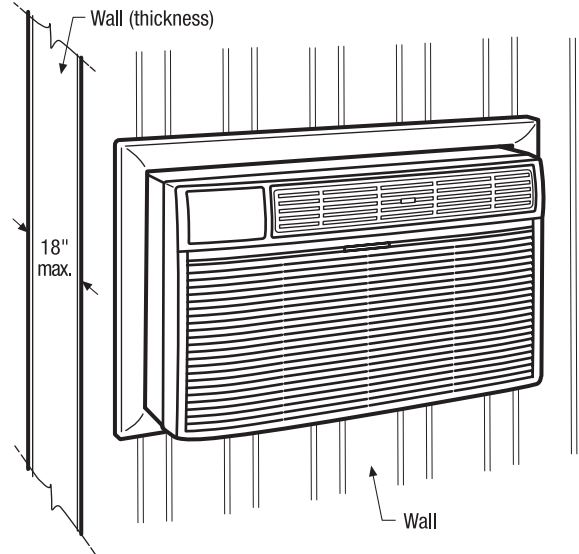

Through-The-Wall Installation