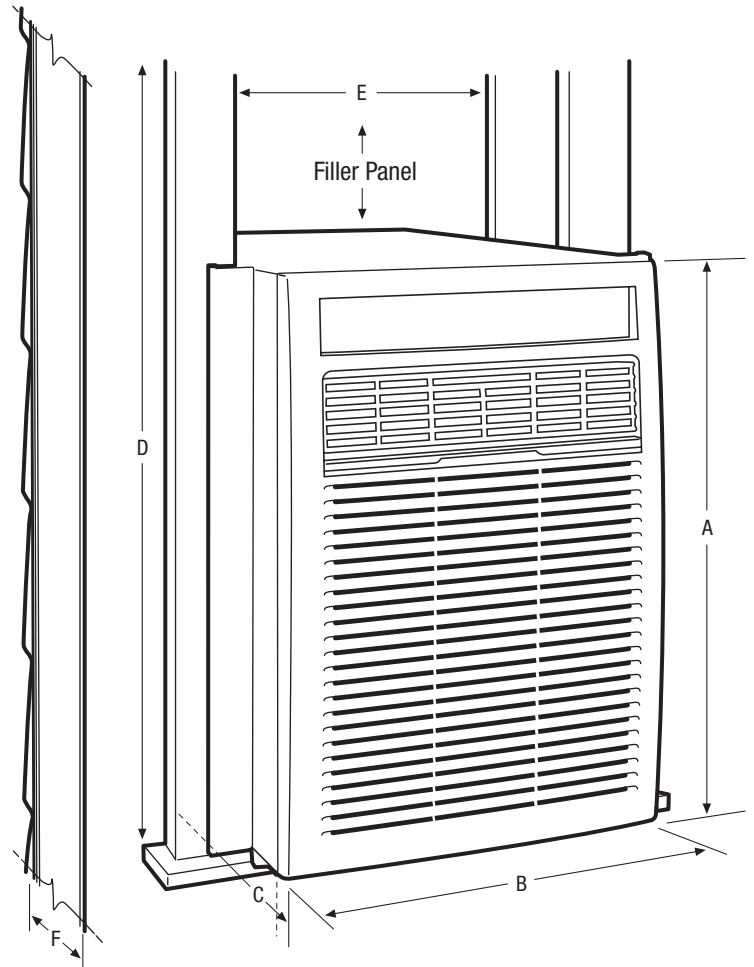

Performance	
BTU (Cool)	12,000
Dehumidification (Pints/Hour)	3.6
Cool Area (Sq. Ft.)	640
Energy Efficiency Ratio	9.5
Electrical	
Volts	115
Amps (Cool)	11.6
Watts (Cool)	1,260
Length of Power Cord (Min./Max.)	6' / 6-1/2'
Plug Type (NEMA)	LCDI (5-15P)
Features	
Electronic Controls	Ready-Select® Controls
Fan Speeds (Cool/Fan)	3/3
Low Voltage Start-Up	Yes
Auto Cool Function	Yes
Energy Save	Yes
Sleep Mode	Yes
Filter Check	Yes
24-Hour On/Off Timer	Yes
Clean Air Ionizer	
Remote Control	Full-Function
Air CFM (High/Med/Low)	500/305/278
Air Direction Control	4-Way
Fresh Air/Exhaust Vent/Closed	No/Yes/Yes
Filter Type	Antibacterial Mesh
Filter Access	Slide-Out
Slide-Out Chassis	
Window Mounting Kit (Included)	Pleated Quick Mount
Warranty¹	Yes
Certifications	
Performance	AHAM
Specifications	
Refrigerant	R410a
Shipping Weight (Approx.)	88 Lbs.

¹Warranty 5 year sealed system/1 year full parts and labor.

NOTE: For planning purposes only. Always consult local and national electric codes. Refer to Product Installation Guide for detailed installation instructions on the web at frigidaire.com.

Product Dimensions	
A - Height	20-1/4"
B - Width	14-1/5"
C - Depth	23-1/2"

Window Dimensions	
D - Height (Min.)	21-1/2" / 40"
E - Width	15-1/2"
Wall Cutout Dimensions	
F - Max. Wall Thickness	8-1/2"

Accessories information available on the web at frigidaire.com

FRIGIDAIRE

USA • 10200 David Taylor Drive • Charlotte, NC 28262 • 1-800-FRIGIDAIRE • frigidaire.com
CANADA • 5855 Terry Fox Way • Mississauga, ON L5V 3E4 • 1-800-265-8352 • frigidaire.ca

FRA123KT1 04/11

© 2011 Electrolux Home Products, Inc.

Specifications subject to change.
Printed in the U.S.A.