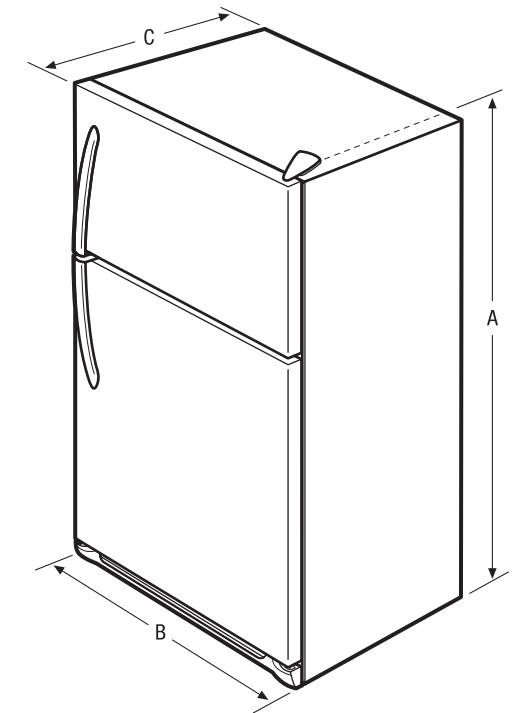

Product Dimensions	FFHT1515L	FFHT1513L	FFTR1515L	FFTR1513L
A — Height (Including Hinges and Rollers)	60-1/8"	60-1/8"	60-1/8"	60-1/8"
B — Width	28"	28"	28"	28"
C — Depth (Including Door)	29-3/8"	29-3/8"	29-3/8"	29-3/8"
Depth (w/ Door Open 90°)	56"	56"	56"	56"

See pages 27 – 28 for Top-Freezer Refrigerator images and features.

¹ When properly installed, meets the appliance standards in the Americans with Disabilities Act and the Architectural Barriers Act Accessibility Guidelines as published by the United States Access Board on June 23, 2004, as amended August 5, 2005.

² For use on adequately wired 120V, dedicated circuit having 2-wire service with a separate ground wire. Appliance must be grounded for safe operation.

NOTE: Always consult local and / or national electric and plumbing codes. Refer to Product Installation Guide for detailed installation instructions on the Web at frigidaire.com.

We reserve the right to change specifications or discontinue models without notice.