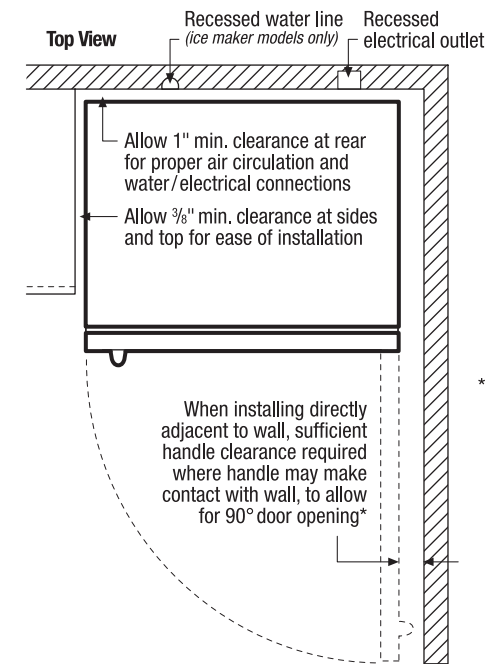

## 15 Cu. Ft. Top-Freezer Refrigerator Dimensions

\* When installing refrigerator adjacent to wall, cabinet or other appliance that extends beyond front edge of unit, 20" minimum clearance recommended to allow for optimum 140° door swing, providing complete crisper access and removal. (Absolute 3" minimum clearance will ONLY allow for 90° door swing which will provide limited crisper access with restricted removal.)