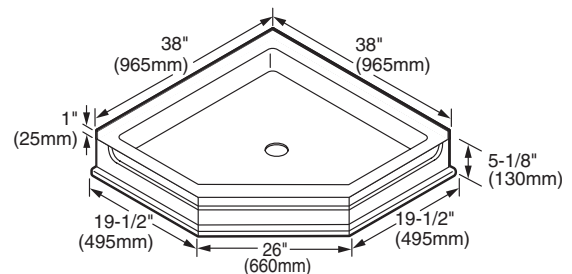

ACRYLUX 38" x 38" NEO ANGLE SHOWER KIT

Shower Kit With Walls:

☐ **3838Y1K.NEO Shower Kit With Walls**

Includes the following components:

Shower Base Features:

- 3838Y1.NEO Shower Base
- High-gloss acrylic-capped ABS with fiberglass reinforcement
- Neo-angle, corner design with tiling flange

Nominal Dimensions:

38" x 38" x 5-1/8"
(965 x 965 x 130mm)

Door Features:

- 3838Y1.NEOE5.213 Pivot Bath Door
- Tempered safety glass
- Silver Shine frame finish
- Rain privacy glass

Centerline Dimensions:

18-1/2" x 24" x 18-1/2" x 72"
(470 x 610 x 470 x 1829mm)

Wall Set Features:

- 3838Y1.CWT Bath Tile Wall Set
- High-gloss acrylic-capped ABS with fiberglass reinforcement
- Mounts directly to studs
- Caulk-less installation

Nominal Dimensions:

72" tall x 38" wide
(1829 x 965mm)

Shower Kit Without Walls:

☐ **3838Y1KB.NEO Shower Kit Without Walls**

- Same as above but without wall set

Compliance Certifications -

Meets or Exceeds the Following Specifications:

- ANSI Z97 for Safety Glazing Materials
- ANSI Z124.1.2 for Plastic Bathtubs and Shower Units
- ASTM E162 for Flammability
- NFPA 258 for Smoke Density