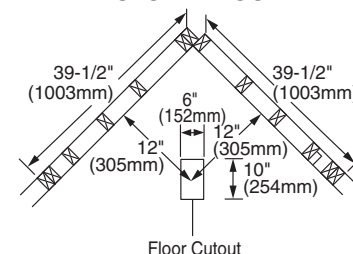

STUD LAYOUT