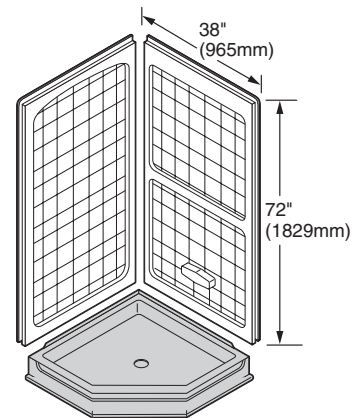

Nominal Dimensions:

38" x 38" x 5-1/8"
(965 x 965 x 130mm)

Door Features:

- 3838Y1.NEOE5.213 Pivot Bath Door
- Tempered safety glass
- Silver Shine frame finish
- Rain privacy glass

Centerline Dimensions:

18-1/2" x 24" x 18-1/2" x 72"
(470 x 610 x 470 x 1829mm)

Wall Set Features:

- 3838Y1.CWT Bath Tile Wall Set
- High-gloss acrylic-capped ABS with fiberglass reinforcement
- Mounts directly to studs
- Caulk-less installation

Nominal Dimensions:

72" tall x 38" wide
(1829 x 965mm)

Shower Kit Without Walls:

3838Y1KB.NEO Shower Kit Without Walls

- Same as above but without wall set

Compliance Certifications -

Meets or Exceeds the Following Specifications:

- ANSI Z97 for Safety Glazing Materials
- ANSI Z124.1.2 for Plastic Bathtubs and Shower Units
- ASTM E162 for Flammability
- NFPA 258 for Smoke Density

STUD LAYOUT

= Stud Location