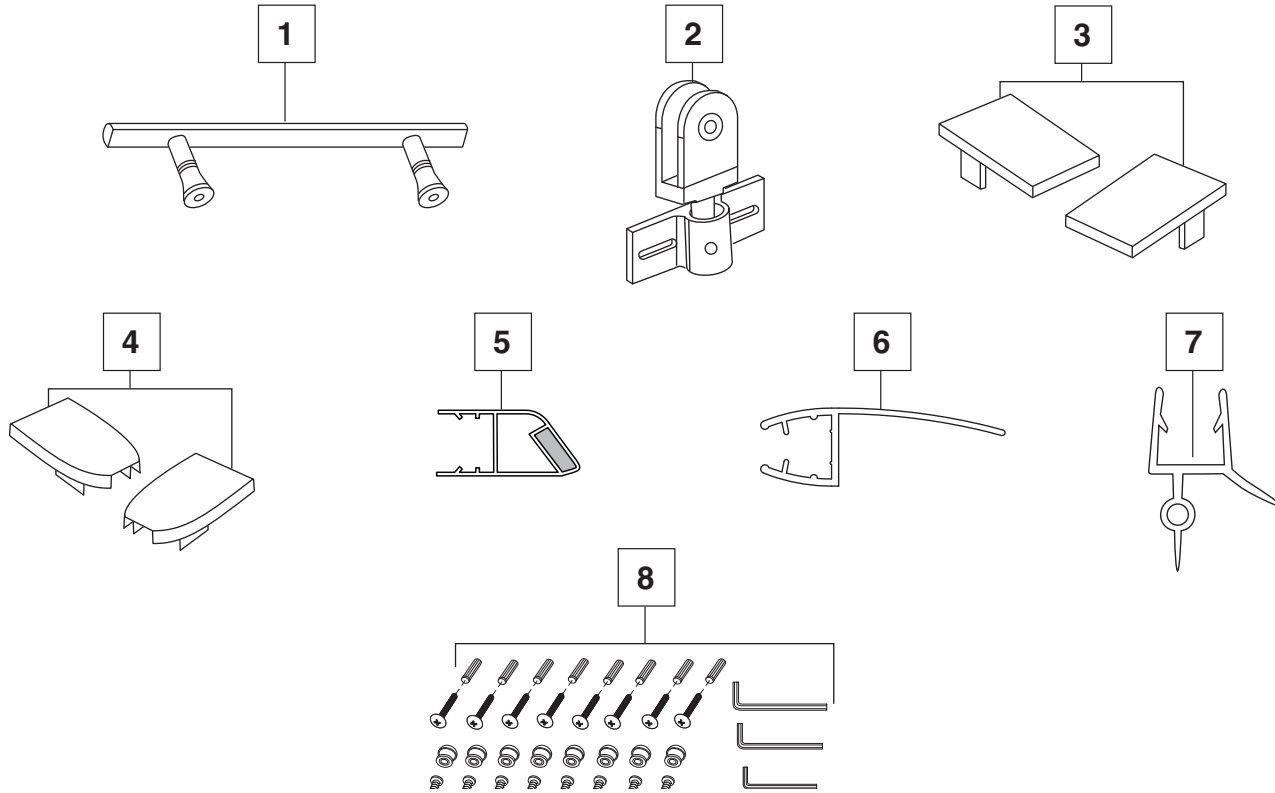

**AXIS 73-1/4" x 38"**  
**NEOANGLE SHOWER DOOR**

**MODEL NUMBER:**  
**AM3838N2400C SERIES**

NO.	DESCRIPTION	PART #	FINISH	QTY/UNIT
1	Handle	710381-101.2130A	Chrome	1 Piece
2	Pivot Set — 2 pieces	710382-101.2130A	Chrome	1 Set
3	Wall Jamb Cap — 2 pieces	710383-101.2130A	Chrome	1 Set
4	Expander Cap — 2 pieces	710384-101.2130A	Chrome	1 Set
5	Magnet Gasket — 2 pieces	710385-101.0700A	N/A	1 Set
6	Side Gasket	710386-101.0700A	N/A	1 Piece
7	Bottom Gasket	710387-101.0700A	N/A	1 Piece
8	8X Wall Plug, 8X Screw 4x35, 8X Screw 4x10, 8X Screw Cap, 1 for each X Allen Wrench 6.0/4.0/2.0	710388-101.2130A	Chrome	1 Set