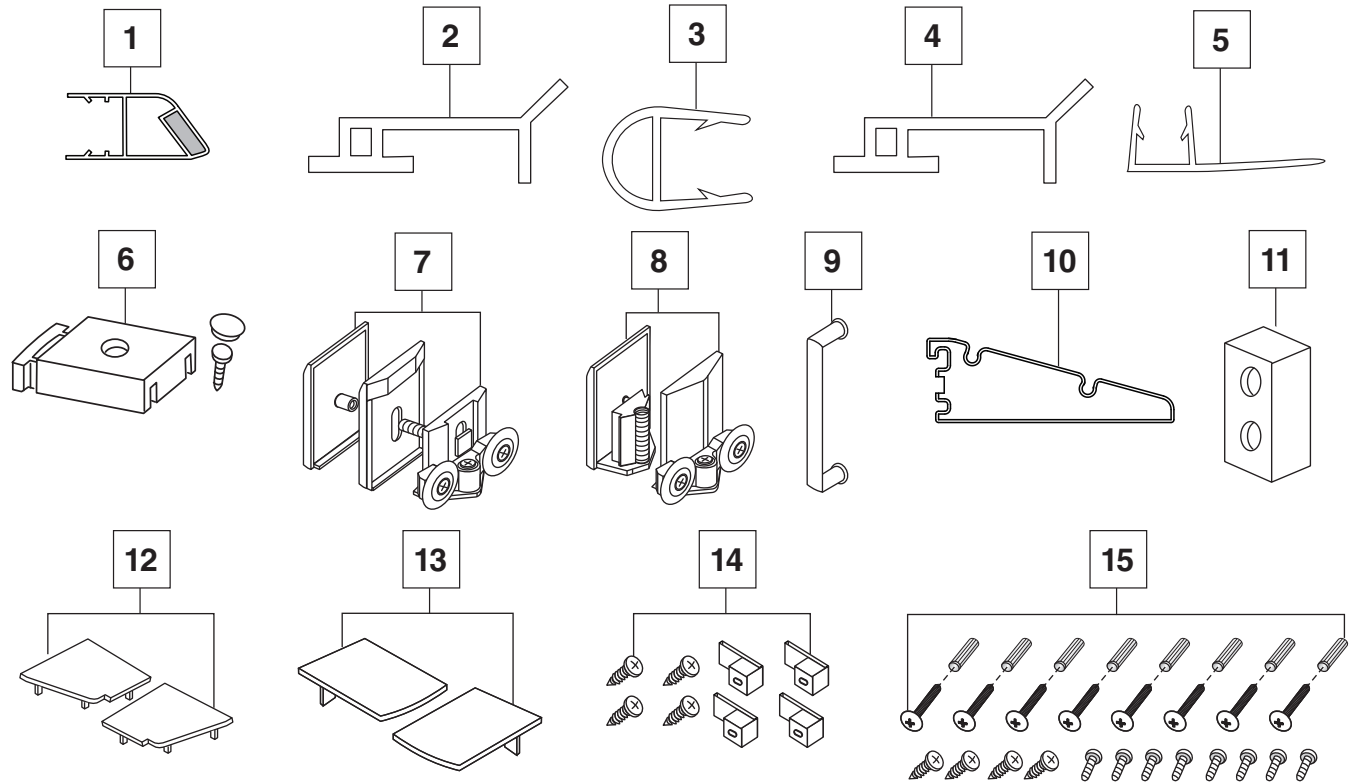

**AXIS 72" x 38"**  
**ROUND SHOWER DOOR**

**MODEL NUMBER:**  
**AM3838A1400 SERIES**

NO.	DESCRIPTION	PART #	FINISH	QTY/UNIT
1	Magnet Gasket — 2 pieces	710389-101.0070A	N/A	1 Set
2	Wall Jamb Gasket — 2X 1818mm	710390-101.0070A	N/A	1 Set
3	Gasket — Top & Bottom Fixed Panel	710412-101.0070A	N/A	1 Set
4	Expander Gasket — 2X 1478mm	710391-101.0070A	N/A	1 Set
5	Side Gasket — 2X 1796mm, 2X 1716mm	710392-101.0070A	N/A	1 Set
6	Stopper with Cap & Screw — 8 for each	710393-101.0070A	N/A	1 Set
7	Top Roller — 4 pieces	710394-101.2130A	Chrome	1 Set
8	Bottom Roller — 4 pieces	710395-101.2130A	Chrome	1 Set
9	Handle — 2 pieces	710396-101.2130A	Chrome	1 Set
10	Insert — 8 pieces	710397-101.0070A	N/A	1 Set
11	Spacer — 4 pieces	710398-101.0070A	N/A	1 Set
12	Wall Jamb Cap — 2 pieces	710399-101.2130A	Chrome	1 Set
13	Wall Jamb Cap — 2 pieces	710400-101.2130A	Chrome	1 Set
14	Clip with Screw — 4 for each	710401-101.2130A	N/A	1 Set
15	8X Wall Plug, 16X Screw 4x35, 4X Screw 4x16, 8X Screw 4x10	710402-101.0070A	N/A	1 Set