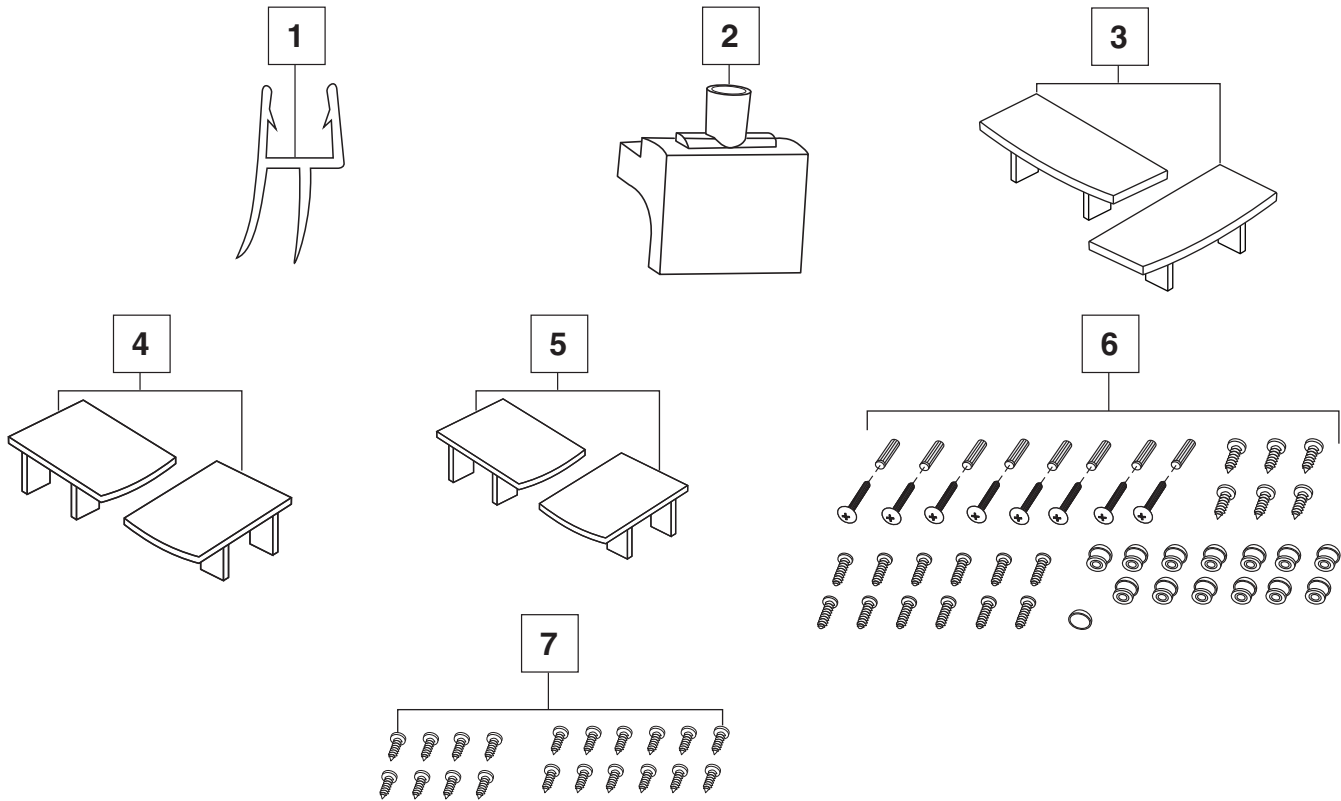

**AXIS 72" x 32"**  
**NEOANGLE SHOWER DOOR**

**MODEL NUMBER:**  
**AM3232S1400 SERIES**

NO.	DESCRIPTION	PART #	FINISH	QTY/UNIT
1	Door Bottom Gasket 494 mm, 143 mm — 1 for each	710374-101.0070A	N/A	1 Set
2	Pivot with Screw	710375-101.2130A	Chrome	2 Piece
3	Wall Jamb Cap — 1 Left, 1 Right	710376-101.2130A	Chrome	1 Set
4	Wall Jamb Cap — 1 Left, 1 Right	710377-101.2130A	Chrome	1 Set
5	Corner Post Cap — 1 Left, 1 Right	710378-101.2130A	Chrome	1 Set
6	8X Wall Plug, 8X Screw 4x35, 6X Screw 4x12, 12X Screw 4x8, 13X Screw Cap, 1X Clear Screw Cap	710379-101.2130A	Chrome	1 Set
7	12X Screw 4x25, 8X Screw 4x35	710380-101.0070A	N/A	1 Set