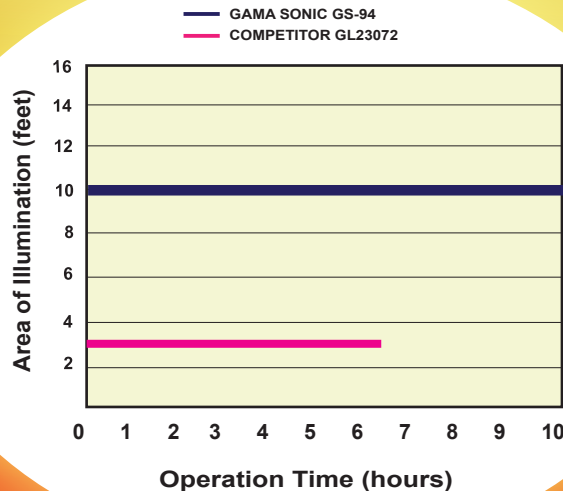

OPERATION COMPARISON