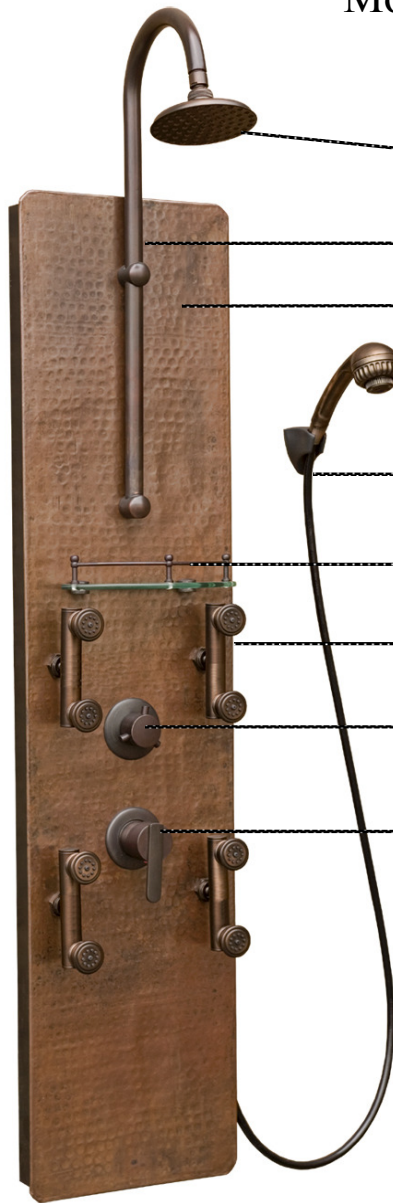

# PULSE

SHOWERSPAS

#### ◆ Features ◆

- Brass “Rain” Style Showerhead
- Brass Shower Arm
- Hand forged hammered copper panel\*
- Handheld Shower Wand  
Multiple Spray patterns
- Brass Double Locking Handshower Hose
- Built-in Tempered Glass Shelf with Brass Rail
- 4 – Dual Head Brass Body Jets  
Rub Clean Technology to prevent scale buildup
- Diverter Valve  
Selects function: Showerhead, Body Jets or Handheld
- UPC/CSA Approved Pressure Balanced Valve  
Adjusts temperature and water volume  
Anti-scald technology with temperature limit

The Southwest inspired Mojave is the Oasis of the bath! A stunning combination of hand forged hammered copper panel with all brass components enhanced by a unique oil rubbed bronze finish. This Showerspa features four dual head body sprays, rain style shower head and multi-function hand shower. Old world craftsmanship providing modern day performance!

\* Note – Copper is a living finish and the panel is hand hammered. No two copper panels are identical in color or pattern.