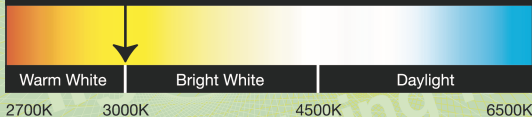

LED

lighting facts[®]

A Program of the U.S. DOE

Light Output (Lumens)	1241
Watts	23
Lumens per Watt (Efficacy)	53.96

Color Accuracy	83
Color Rendering Index (CRI)	

Light Color

Correlated Color Temperature (CCT)

3000 (Bright White)

All results are according to IESNA LM-79-2008: *Approved Method for the Electrical and Photometric Testing of Solid-State Lighting*. The U.S. Department of Energy (DOE) verifies product test data and results.