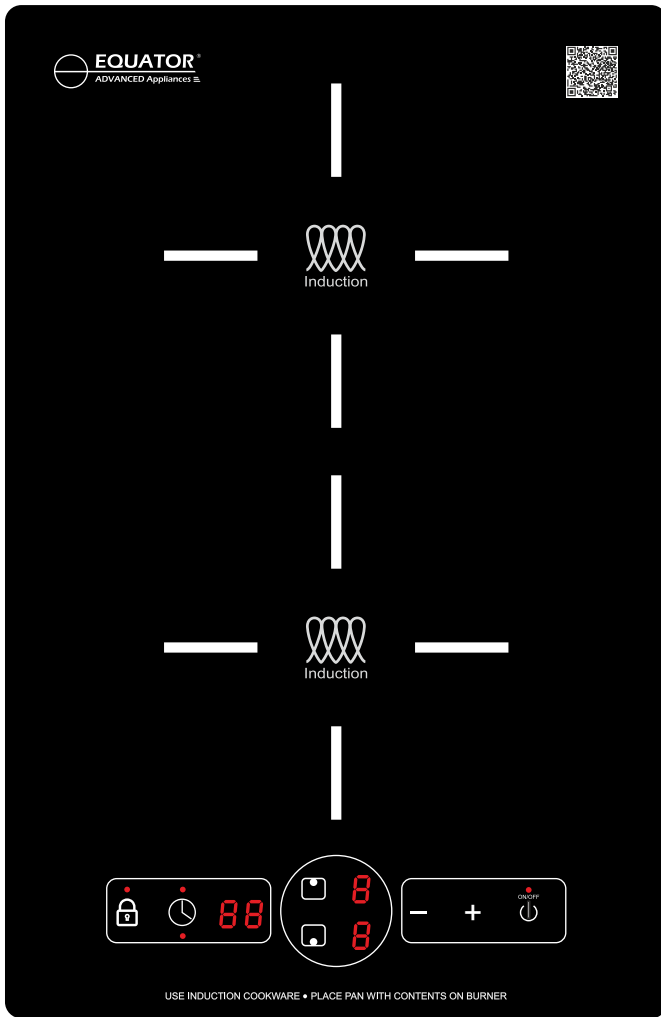

## 13" Built-In Induction Cooktop

### FEATURES

- Built-In
- QR Code
- 9 Power Levels
- Touch Controls
- Residual Heat Indicator
- Individual Burner Power On

### SPECIFICATIONS

Model	BIC 132
Color	Black
Burners	2
Electrical	120V 60Hz
Total Power	1800W
Front & Rear Burner Power	1800W
Weight (Net/Gross lbs)	13 / 15.5
Product Dimensions HxWxD (inch)	2.1 x 13.4 x 20.5
Package Dimensions HxWxD (inch)	4.4 x 16 x 22.8
Cut-out dimensions WxD (inch)	Min.: 12.3 x 19.9 Max.: 12.6 x 20
Type of Shipping	FedEx/UPS
Certification	ETL
Warranty	1 Year Parts & Labor
Keywords: Built-In induction, Induction Cooktop, 2 Burner, Vertical Cooktop	