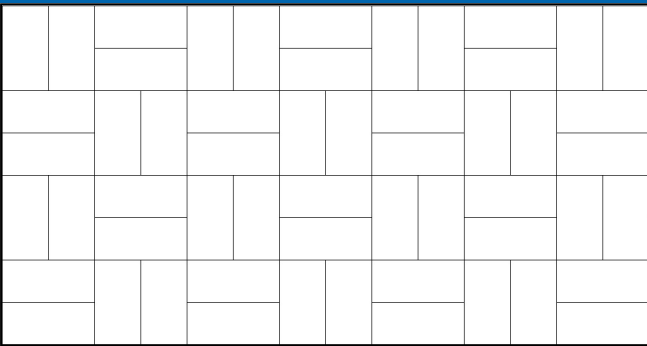

4x8 Holland Paver Installation Pattern Ideas

90 Degree Herringbone

Running Bond

Basketweave I

Basketweave II

Basketweave III

Basketweave IV