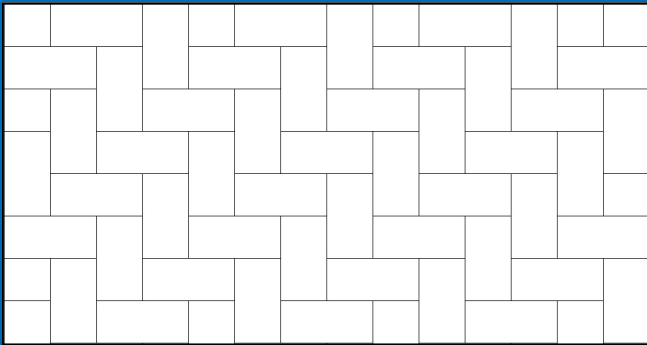

4x8 Holland Paver Installation Pattern Ideas

90 Degree Herringbone

Running Bond

Basketweave I

Basketweave II

Basketweave III

Basketweave IV