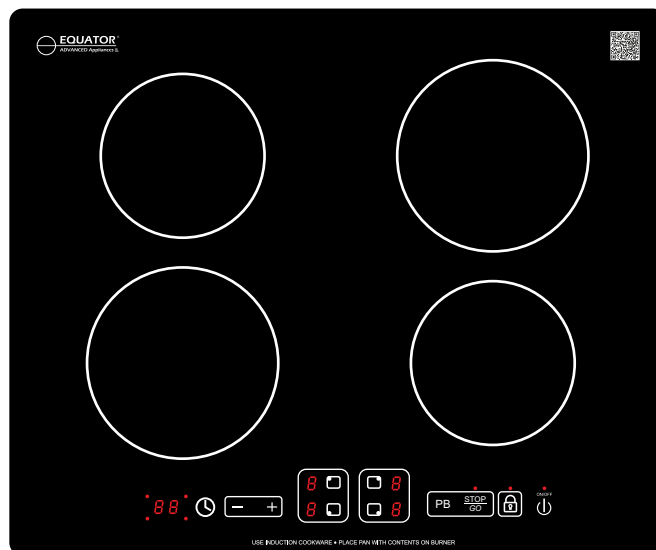

## 24" Built-In Induction Cooktop

### FEATURES

- Built-In
- QR Code
- Touch Controls
- Residual heat indicator
- 9 Power Level Adjustments
- Boost function on each burner
- Independent timer for each burner

### SPECIFICATIONS

Model	BIC 244
Color	Black
Burners	4
Electrical	220V 60Hz
Total Power	7400W
Left Rear Burner Power	1600W/2000W
Left Front Burner Power	2100W/2700W
Right Front Burner Power	1600W/2000W
Right Rear Burner Power	2100W/2700W
Weight (Net/Gross lbs)	26 / 28.7
Dimensions HxWxD (inch)	2.1 x 23 x 20.5
Cut-out dimensions WxD (inch)	Min.: 22.5 x 18.9 Max.: 22.9 x 20.1
Type of Shipping	FedEx/UPS
Certification	ETL
Warranty	1 Year Parts & Labor
Keywords: Built-In Induction, Induction Cooktop, 4 Burner Cooktop	