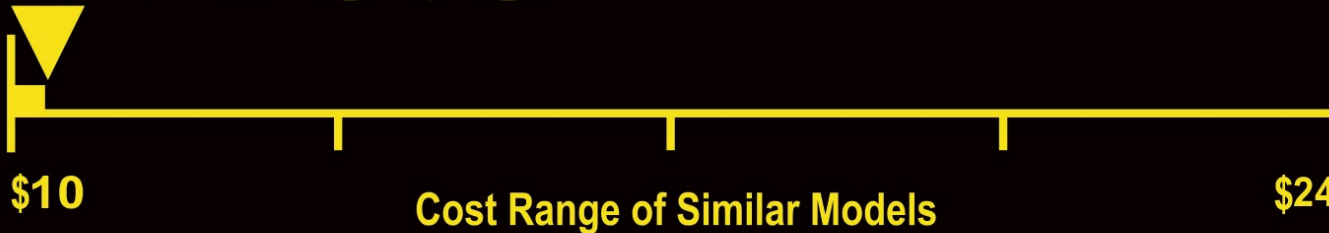

Clothes Washer  
Capacity Class: Compact

Consolidated Brands  
Model: 824N  
Capacity (tub volume): 1.57 cubic feet

**Compare ONLY to other labels with yellow numbers.**  
Labels with yellow numbers are based on the same test procedures.

### Estimated Yearly Energy Cost (when used with an electric water heater)

**\$10.3**

**96** kWh

Estimated Yearly Electricity Use

**\$7**

Estimated Yearly Energy Cost  
(when used with a natural gas water heater)