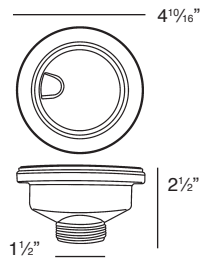

Specified Model

Model	CTSB25228
Overall Dimensions	L25" x W22 ¹ / ₄ " x D8" 635 x 559 x 203
Bowl Dimensions	L20 ⁶³ / ₆₄ " x W15 ³³ / ₆₄ " x D8" 533 x 394 x 229
Drain holes:	3 ⁵ / ₈ " (92mm)
Shipping Weight	15 lbs.
Material	18 gauge 304 stainless steel
Installation	counter top mounted
Required	template, included

To Be Specified:

see back for configurations available for this sink

	Faucet Hole Drillings
<input type="checkbox"/>	1 Hole
<input type="checkbox"/>	2 Holes
<input type="checkbox"/>	2 Holes - MR2
<input type="checkbox"/>	3 Holes
<input type="checkbox"/>	4 Holes
<input type="checkbox"/>	5 Holes

Codes/Standards

ASME A112.19.3/CSA B45.4

Notes

Install this product according to the installation instructions.

Faucet Hole Configurations available for this sink model

Optional Accessories

2210R Covered Flip Top Sink Strainer.

Water drains easily when cover is in place. Cover flips up with easy touch. Polypropylene housing. Fits standard 3 1/2" opening.

2310 Remote Covered Flip Top Sink Strainer.

Turn the remote knob to open and close drain. Water drains easily when cover is in place. Cover flips up with easy touch. Polypropylene housing. Fits standard 3 1/2" opening. 1 3/8" hole required in countertop for remote installation. Remote cable 25 1/2" L.