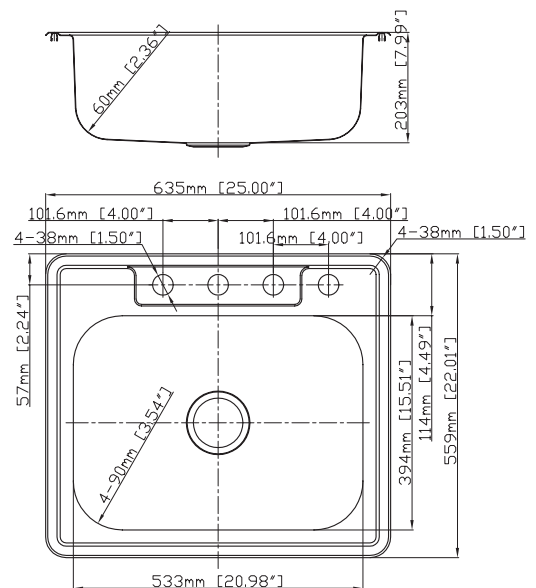

Notes

Install this product according to the installation instructions.