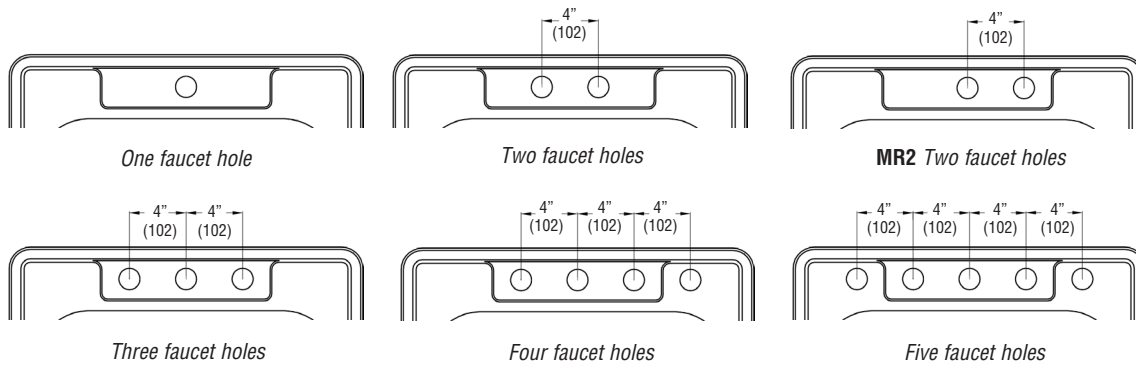

Specified Model

Model	CTSB25228
Overall Dimensions	L25" x W22 ¹ / ₄ " x D8" 635 x 559 x 203
Bowl Dimensions	L20 ⁶³ / ₆₄ " x W15 ³³ / ₆₄ " x D8" 533 x 394 x 229
Drain holes:	3 ⁵ / ₈ " (92mm)
Shipping Weight	15 lbs.
Material	18 gauge 304 stainless steel
Installation	counter top mounted
Required	template, included

To Be Specified:

see back for configurations available for this sink

	Faucet Hole Drillings
<input type="checkbox"/>	1 Hole
<input type="checkbox"/>	2 Holes
<input type="checkbox"/>	2 Holes - MR2
<input type="checkbox"/>	3 Holes
<input type="checkbox"/>	4 Holes
<input type="checkbox"/>	5 Holes

Codes/Standards

ASME A112.19.3/CSA B45.4

Notes

Install this product according to the installation instructions.

Faucet Hole Configurations available for this sink model

Optional Accessories

2210R Covered Flip Top Sink Strainer.

Water drains easily when cover is in place. Cover flips up with easy touch. Polypropylene housing. Fits standard 3 1/2" opening.

2310 Remote Covered Flip Top Sink Strainer.

Turn the remote knob to open and close drain. Water drains easily when cover is in place. Cover flips up with easy touch. Polypropylene housing. Fits standard 3 1/2" opening. 1 3/8" hole required in countertop for remote installation. Remote cable 25 1/2" L.