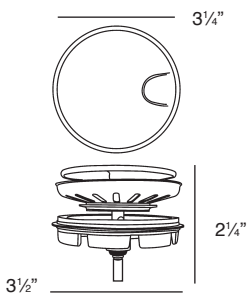

4010 Covered Flip Top Disposer Strainer.

Water drains easily when cover is in place. Cover flips up with easy touch. Polypropylene housing. Top mount installation for 3 1/2" opening.