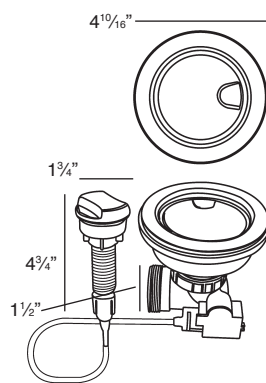

Specified Model

Model	CTSB25228
Overall Dimensions	L25" x W22 ¹ / ₄ " x D8" 635 x 559 x 203
Bowl Dimensions	L20 ⁶³ / ₆₄ " x W15 ³³ / ₆₄ " x D8" 533 x 394 x 229
Drain holes:	3 ⁵ / ₈ " (92mm)
Shipping Weight	15 lbs.
Material	18 gauge 304 stainless steel
Installation	counter top mounted
Required	template, included

To Be Specified:

see back for configurations available for this sink

	Faucet Hole Drillings
<input type="checkbox"/>	1 Hole
<input type="checkbox"/>	2 Holes
<input type="checkbox"/>	2 Holes - MR2
<input type="checkbox"/>	3 Holes
<input type="checkbox"/>	4 Holes
<input type="checkbox"/>	5 Holes

Codes/Standards

ASME A112.19.3/CSA B45.4

Notes

Install this product according to the installation instructions.

Faucet Hole Configurations available for this sink model

Optional Accessories

2210R Covered Flip Top Sink Strainer.

Water drains easily when cover is in place. Cover flips up with easy touch. Polypropylene housing. Fits standard 3 1/2" opening.

2310 Remote Covered Flip Top Sink Strainer.

Turn the remote knob to open and close drain. Water drains easily when cover is in place. Cover flips up with easy touch. Polypropylene housing. Fits standard 3 1/2" opening. 1 3/8" hole required in countertop for remote installation. Remote cable 25 1/2" L.