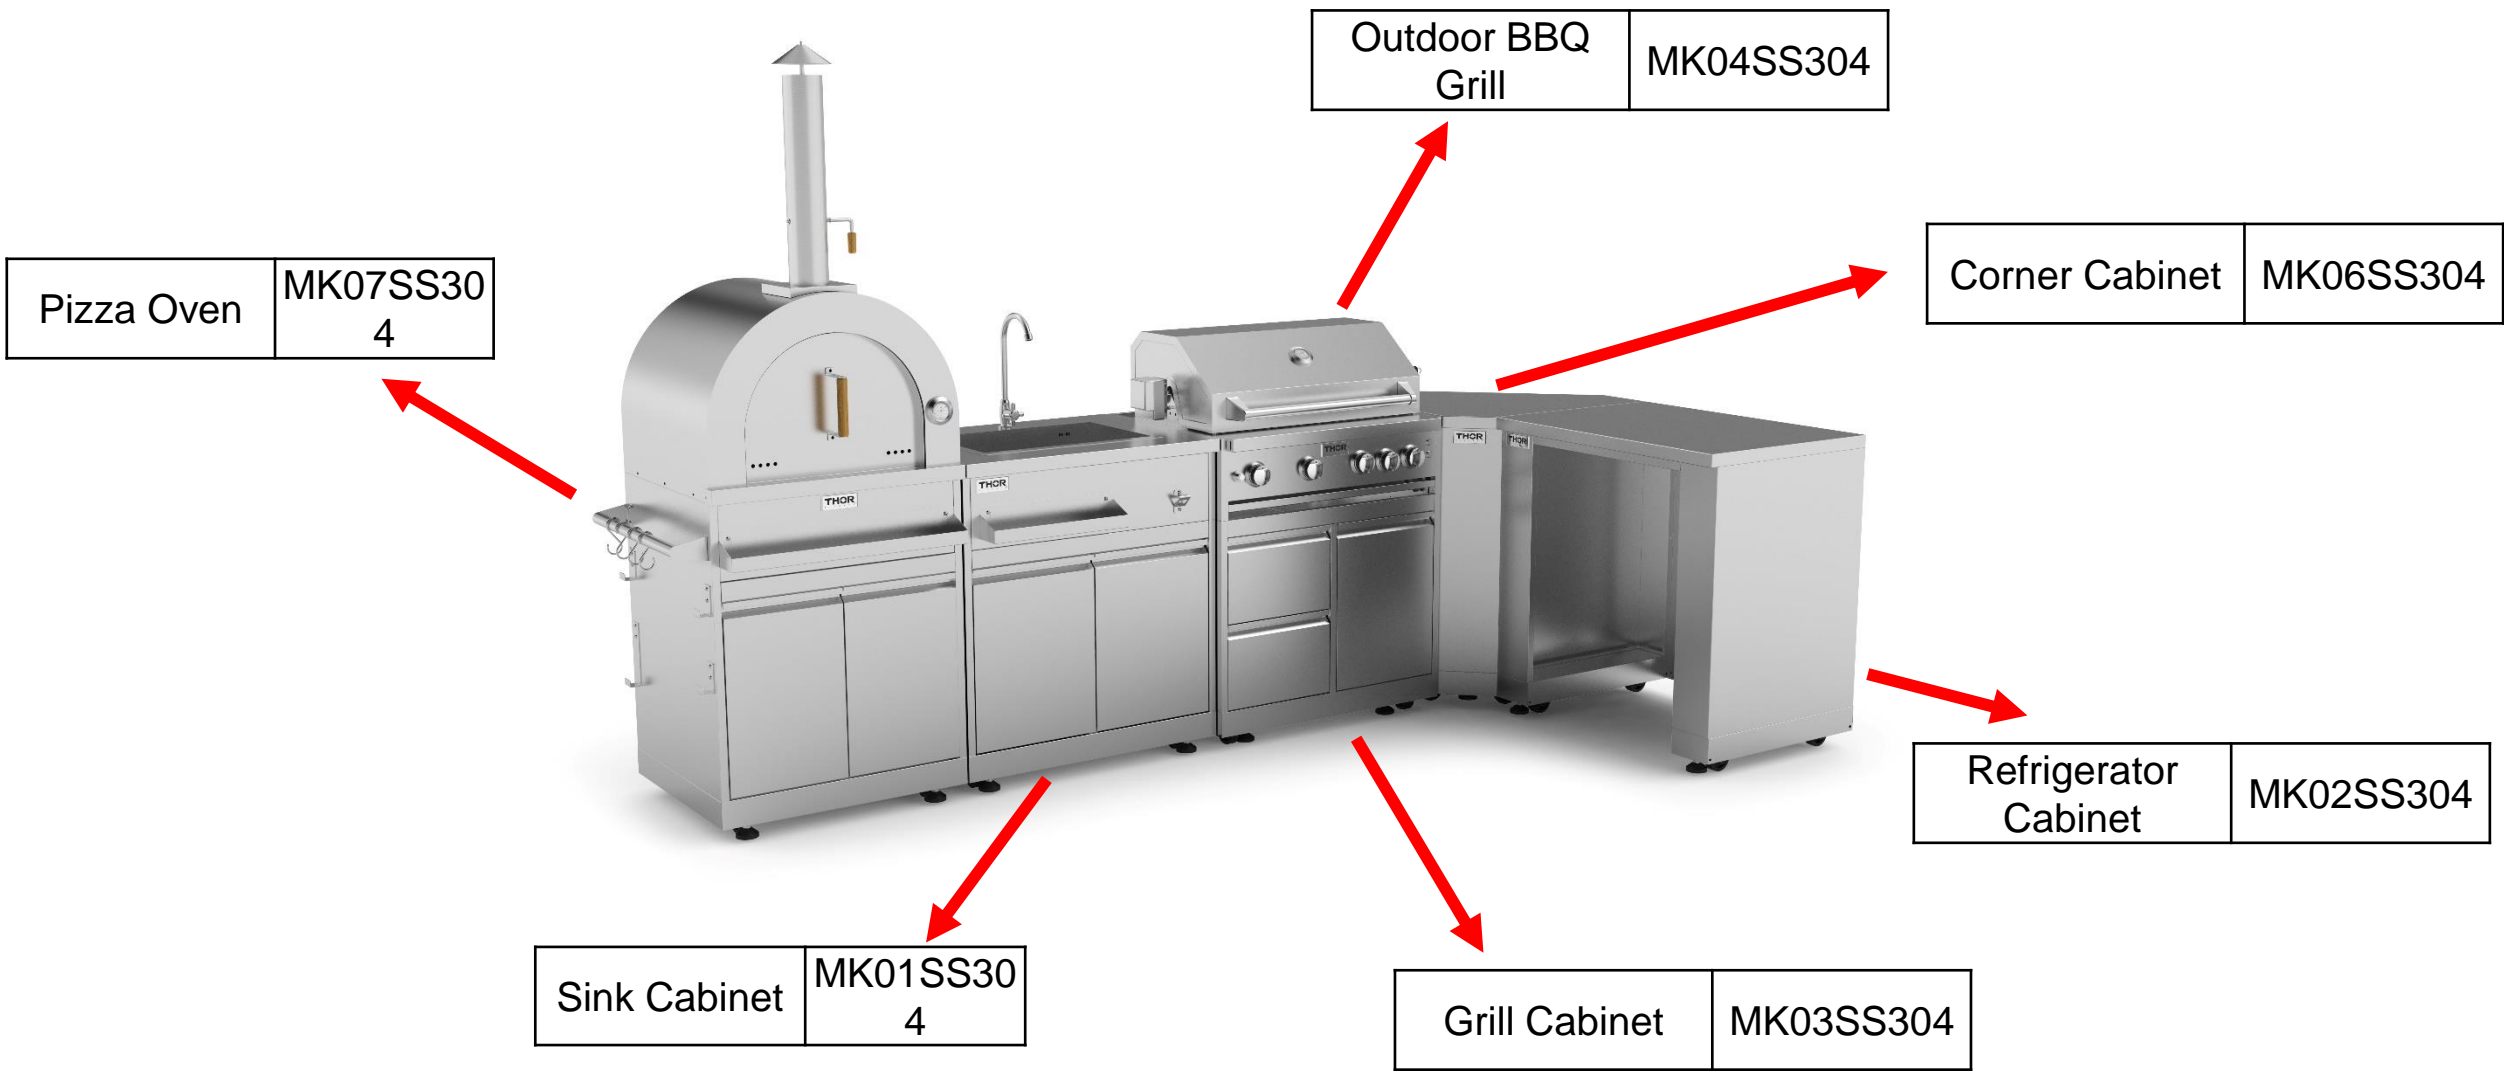

**Model # MK01SS304**

<b>Spec</b>	<b>Dimension</b>
Product Width	32"
Product Depth	25"
Product Depth (including front panel)	26"
Product Height	38"

**Model # MK02SS304**

**Outdoor Refrigerator Cabinet**

- Provide outdoor appliances with a flush built-in look
- Provide additional prepping space
- 2\*3” Fixed Casters and 2\*3” Locking Swivel Casters
- KD construction
- Appliance not included

Spec	Dimension
Product Width	35 3/16”
Product Depth	26”
Product Height	38”
Appliance Cut-out Width	24”
Appliance Cut-out Depth	25”
Appliance Cut-out Height	35 3/8”

**Thor Under-Counter Outdoor Refrigerator**

**TRF2401U**

- Soft close Drawer
- White LED light
- Pro handle
- 304 ss drawer panel
- ETL listed for outdoor use

**Thor Outdoor Wine Cooler TWC2401DO**

- Dual-zone design
- 46 bottle capacity
- Blue LED light
- Door alarm
- Security lock
- Low-E coated glass
- 304 ss drawer panel
- ETL listed for outdoor use