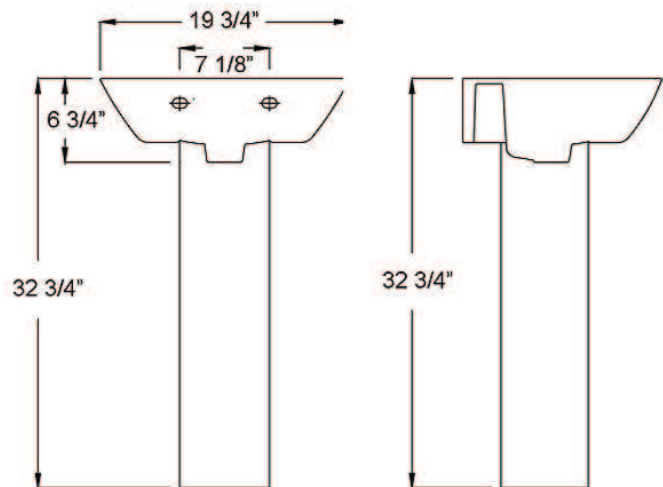

SUMMIT 500 PEDESTAL LAVATORY

Cat. No.
3-76X

Faucet not included

W: 19 3/4"
D: 15 3/4"
H: 32 3/4"
Flange: 2 7/8"

Column:
Bottom: 8"W x 6 1/8"D
Top: 7 1/4"W x 6"D
Height: 27 3/8"

Interior Dimensions:

Basin Interior: 18 1/2"W x 10 3/8"D
Basin Depth: 5 3/4"
Mount bolts height: 30 1/2"
Mount holes cc: 7 1/8"
Faucet and spout holes: 1 3/8"

Features:

- ▶ Made of Vitreous China
- ▶ Available for 1 hole, 4" CC or 8" Widespread
- ▶ Overflow
- ▶ Can be Installed Using Toggle or Molly Bolts (not included)

*For ease of installation, order one of the following:

1. Hangers (pair) \$4.75
2. Bracket (one) \$11.50

Compliance Certification
Meets or exceeds the following specifications: ASME A112.19.2 2008 (and CSA B45.1-08 for ceramic plumbing fixtures).

Colors:

WH White

Dimensions of fixture are nominal and may vary within the range of tolerances established by ASME Standard A112.19.2-2008. Dimensions and specifications subject to change without notice.