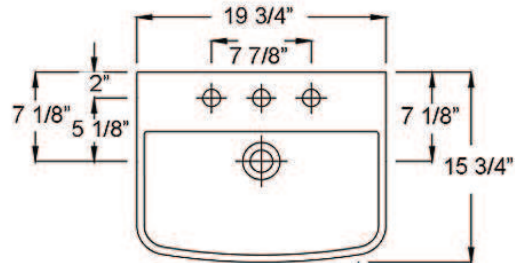

SUMMIT 500 PEDESTAL LAVATORY

Cat. No.
3-76X

Faucet not included

W: 19 3/4"
D: 15 3/4"
H: 32 3/4"
Flange: 2 7/8"

Column:
Bottom: 8"W x 6 1/8"D
Top: 7 1/4"W x 6"D
Height: 27 3/8"

Interior Dimensions:

Basin Interior: 18 1/2"W x 10 3/8"D
Basin Depth: 5 3/4"
Mount bolts height: 30 1/2"
Mount holes cc: 7 1/8"
Faucet and spout holes: 1 3/8"

Features:

- ▶ Made of Vitreous China
- ▶ Available for 1 hole, 4" CC or 8" Widespread
- ▶ Overflow
- ▶ Can be Installed Using Toggle or Molly Bolts (not included)

*For ease of installation, order one of the following:

1. Hangers (pair) \$4.75
2. Bracket (one) \$11.50

Compliance Certification
Meets or exceeds the following specifications: ASME A112.19.2 2008 (and CSA B45.1-08 for ceramic plumbing fixtures).

Colors:

WH White

Dimensions of fixture are nominal and may vary within the range of tolerances established by ASME Standard A112.19.2-2008. Dimensions and specifications subject to change without notice.