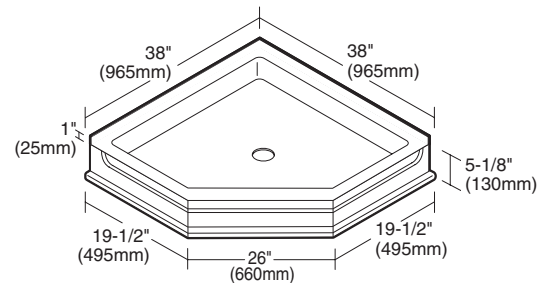

ACRYLUX 38" x 38" NEO ANGLE SHOWER KIT

Shower Kit With Walls:

☐ **3838Y1K.NEO Shower Kit With Walls**

Includes the following components:

Shower Base Features:

- 3838Y1.NEO Shower Base
- High-gloss acrylic-capped ABS with fiberglass reinforcement
- Neo-angle, corner design with tiling flange

Nominal Dimensions:

38" x 38" x 5-1/8"
(965 x 965 x 130mm)

Door Features:

- 3838Y1.NEOE5.213 Pivot Bath Door
- Tempered safety glass
- Silver Shine frame finish
- Rain privacy glass

Centerline Dimensions:

18-1/2" x 24" x 18-1/2" x 72"
(470 x 610 x 470 x 1829mm)

Wall Set Features:

- 3838Y1.CWT Bath Tile Wall Set
- High-gloss acrylic-capped ABS with fiberglass reinforcement
- Mounts directly to studs
- Caulk-less installation

Nominal Dimensions:

72" tall x 38" wide
(1829 x 965mm)

Shower Kit Without Walls:

☐ **3838Y1KB.NEO Shower Kit Without Walls**

- Same as above but without wall set

Compliance Certifications -

Meets or Exceeds the Following Specifications:

- ANSI Z97 for Safety Glazing Materials
- ANSI Z124.1.2 for Plastic Bathtubs and Shower Units
- ASTM E162 for Flammability
- NFPA 258 for Smoke Density