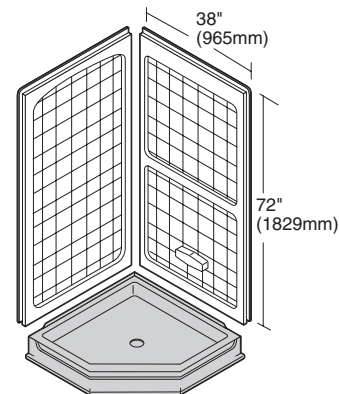

ACRYLUX 38" x 38" NEO ANGLE SHOWER KIT

Shower Kit With Walls:

☐ **3838Y1K.NEO Shower Kit With Walls**

Includes the following components:

Shower Base Features:

- 3838Y1.NEO Shower Base
- High-gloss acrylic-capped ABS with fiberglass reinforcement
- Neo-angle, corner design with tiling flange

Nominal Dimensions:

38" x 38" x 5-1/8"
(965 x 965 x 130mm)

Door Features:

- 3838Y1.NEOE5.213 Pivot Bath Door
- Tempered safety glass
- Silver Shine frame finish
- Rain privacy glass

Centerline Dimensions:

18-1/2" x 24" x 18-1/2" x 72"
(470 x 610 x 470 x 1829mm)

Wall Set Features:

- 3838Y1.CWT Bath Tile Wall Set
- High-gloss acrylic-capped ABS with fiberglass reinforcement
- Mounts directly to studs
- Caulk-less installation

Nominal Dimensions:

72" tall x 38" wide
(1829 x 965mm)

Shower Kit Without Walls:

☐ **3838Y1KB.NEO Shower Kit Without Walls**

- Same as above but without wall set

Compliance Certifications -

Meets or Exceeds the Following Specifications:

- ANSI Z97 for Safety Glazing Materials
- ANSI Z124.1.2 for Plastic Bathtubs and Shower Units
- ASTM E162 for Flammability
- NFPA 258 for Smoke Density