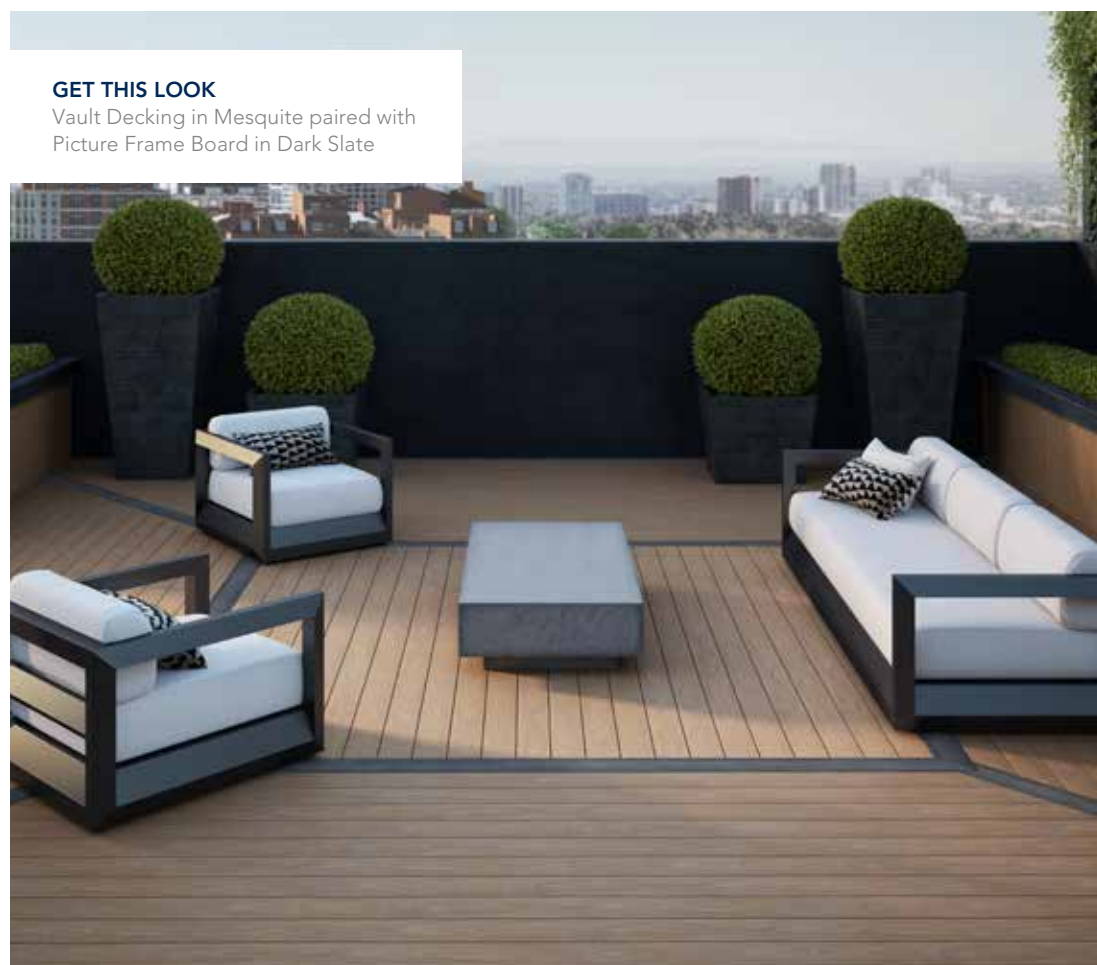

PICTURE FRAME BOARD

PICTURE FRAME BOARD & FASCIA

Dark Slate Picture Frame Board is the ideal accent to any Deckorators decking color. Add as a breaker board or outline the perimeter of a deck to add unique contrast to any outdoor living space.

FIND MORE ON [LOWES.COM](https://www.lowes.com)

- Made with patented Eovations™ Technology
- Available in 21' solid profile to achieve continuous picture frame on a standard 20' deck
- Matching fascia also available