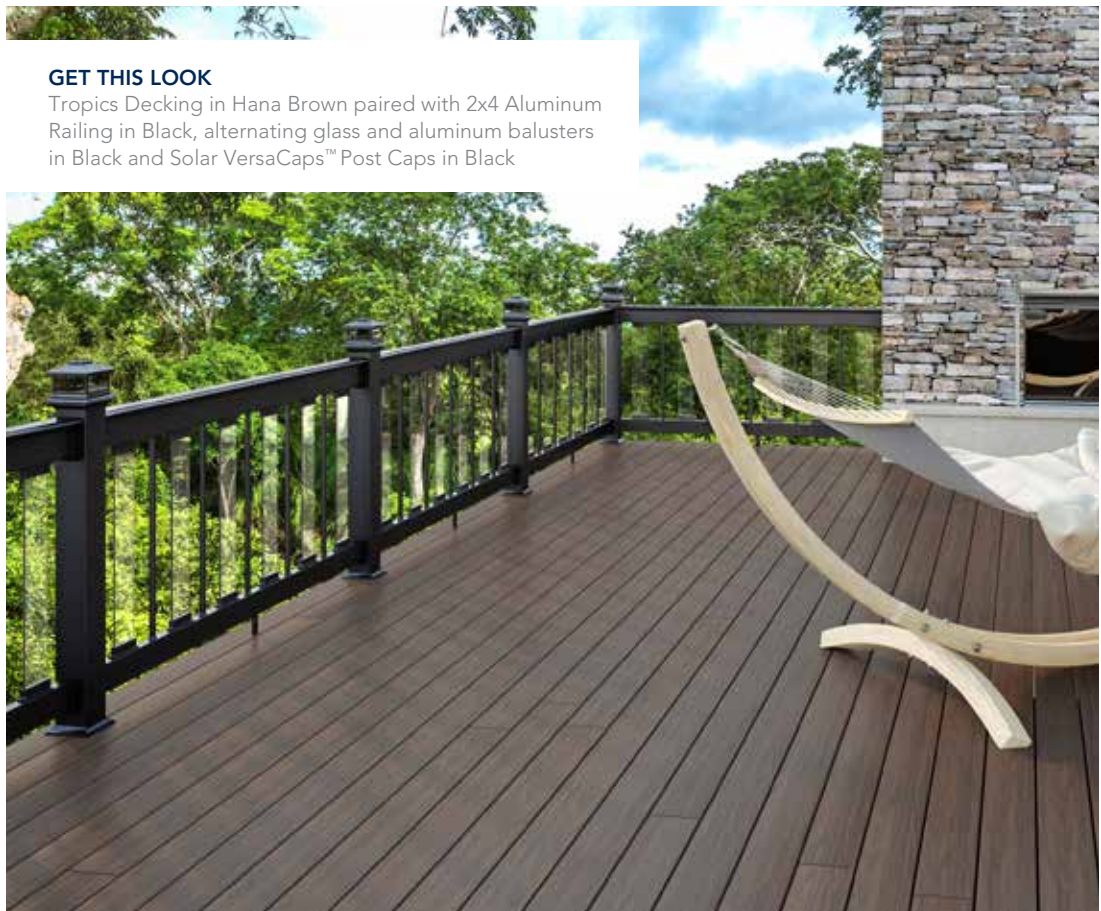

### GET THIS LOOK

Tropics Decking in Hana Brown paired with 2x4 Aluminum Railing in Black, alternating glass and aluminum balusters in Black and Solar VersaCaps™ Post Caps in Black