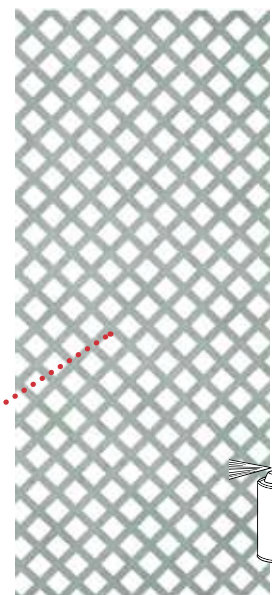

# LATTICE

Classic Diamond

Privacy Diamond

Square

- Plastic lattice available in 4' x 8' sheets
- White Classic lattice available in 2' x 8'
- Customize with paintable lattice
- Ideal for deck skirting, privacy walls or other decorative projects
- Caps and dividers available