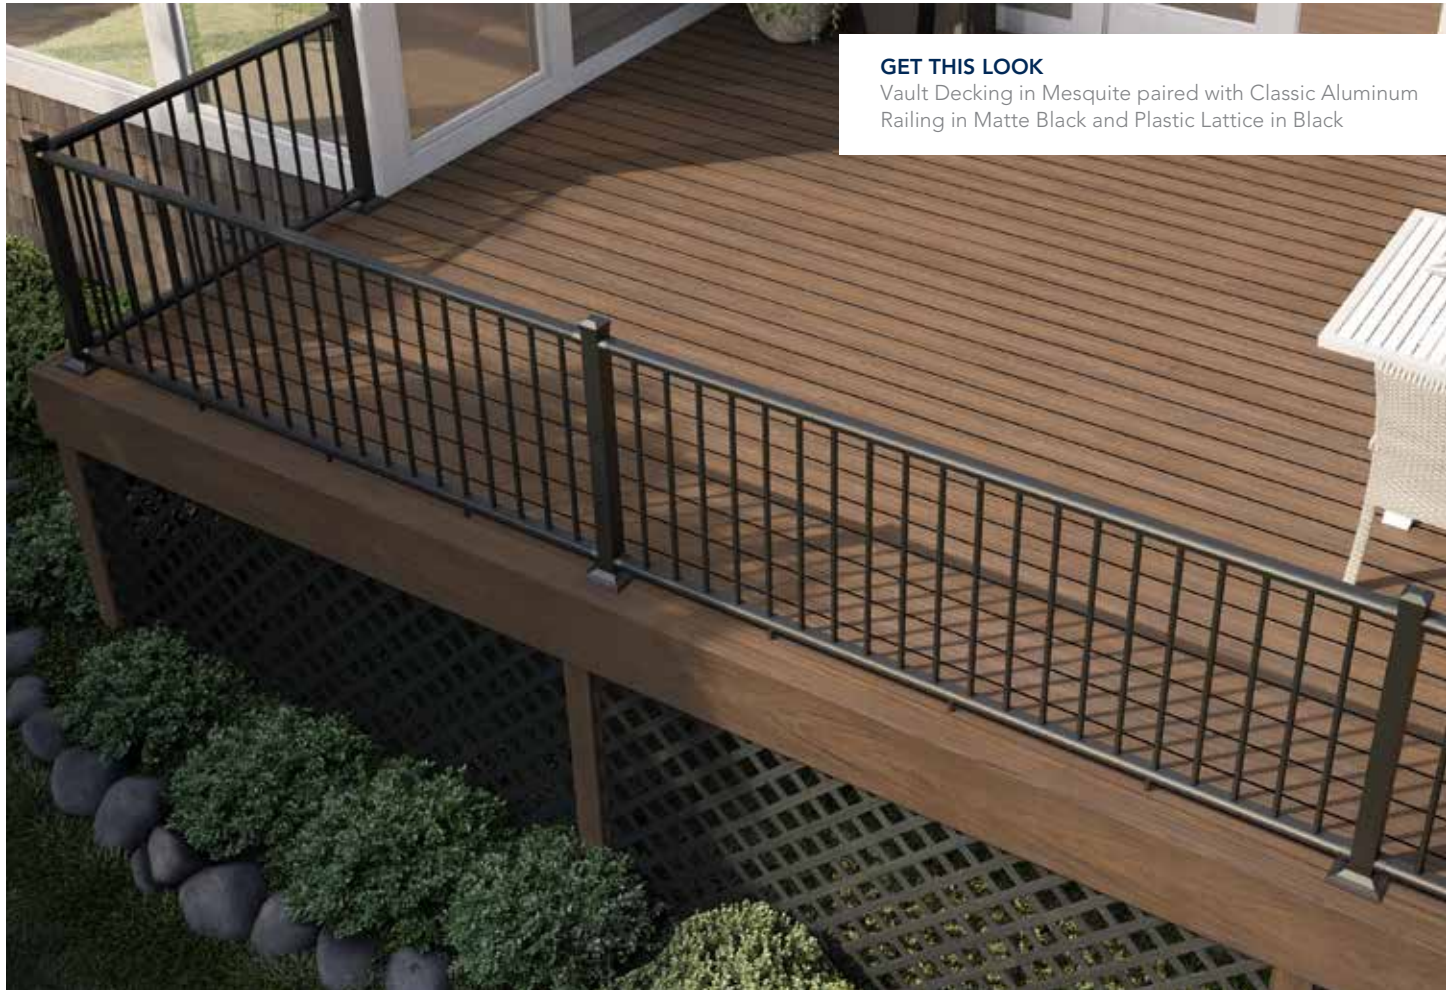

LATTICE

Classic Diamond