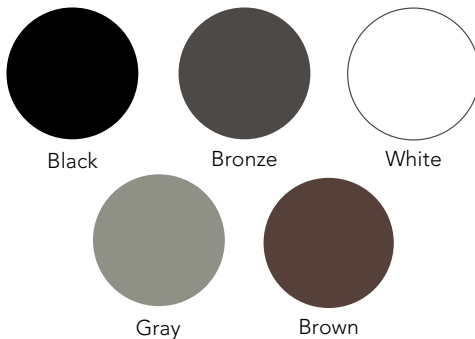

Black

Bronze

White

Gray

Brown

CONNECTORS FOR BALUSTERS

- All connectors include stainless steel screws
- Stair connectors are set to a 35-degree stair angle

NOTE: Contemporary Aluminum Railing does not require baluster connectors.

Refer to individual product listings for available colors.