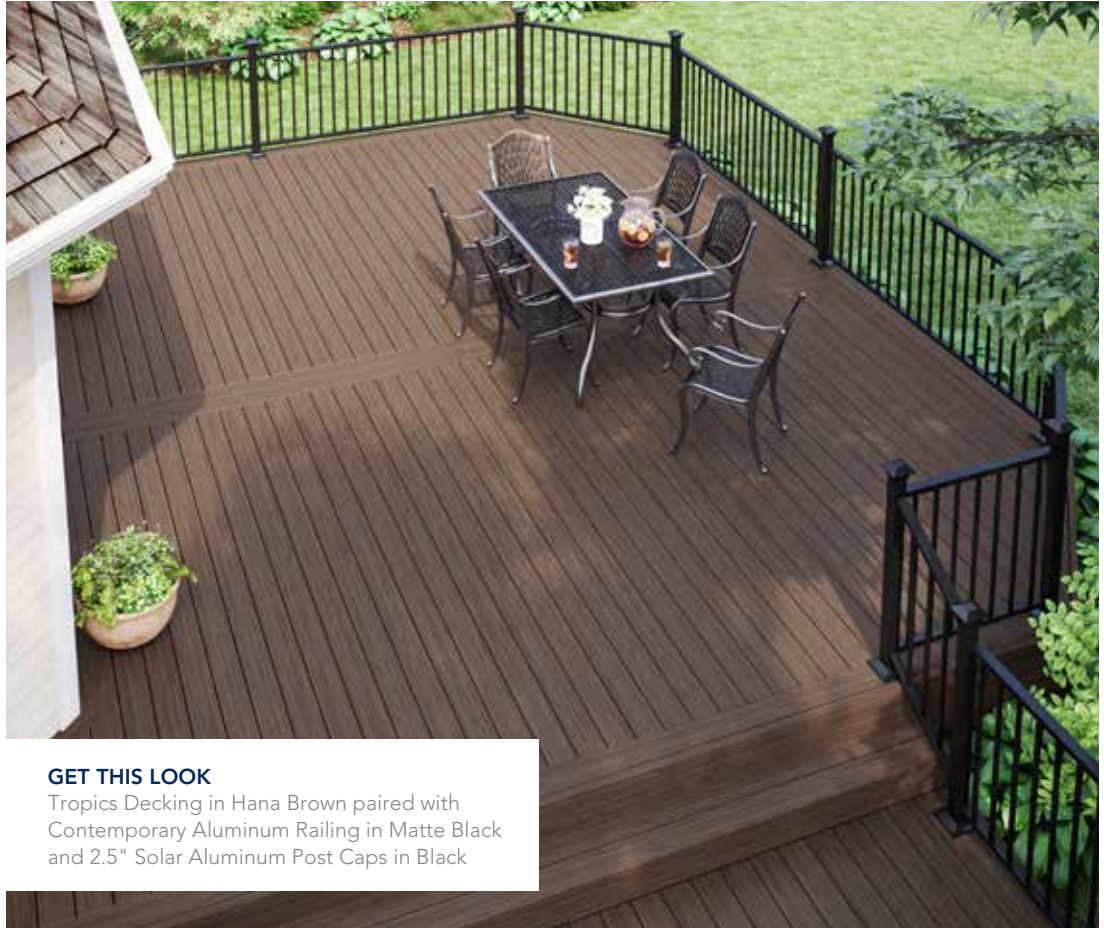

CONTEMPORARY ALUMINUM PRE-ASSEMBLED ALUMINUM RAILING SYSTEM

GET THIS LOOK

Tropics Decking in Hana Brown paired with Contemporary Aluminum Railing in Matte Black and 2.5" Solar Aluminum Post Caps in Black

LIFETIME
MFG DEFECTS &
POWDER COATING
LIMITED WARRANTY

CONTEMPORARY ALUMINUM RAILING

- Aluminum panels available in 2 powder-coated colors
- Rectangle rail profile with square balusters for a clean, modern look
- 6' and 8' lengths
- 36" and 42" railing heights
- Pre-assembled adjustable stair rail panels also available
- 2.5" post kits also available