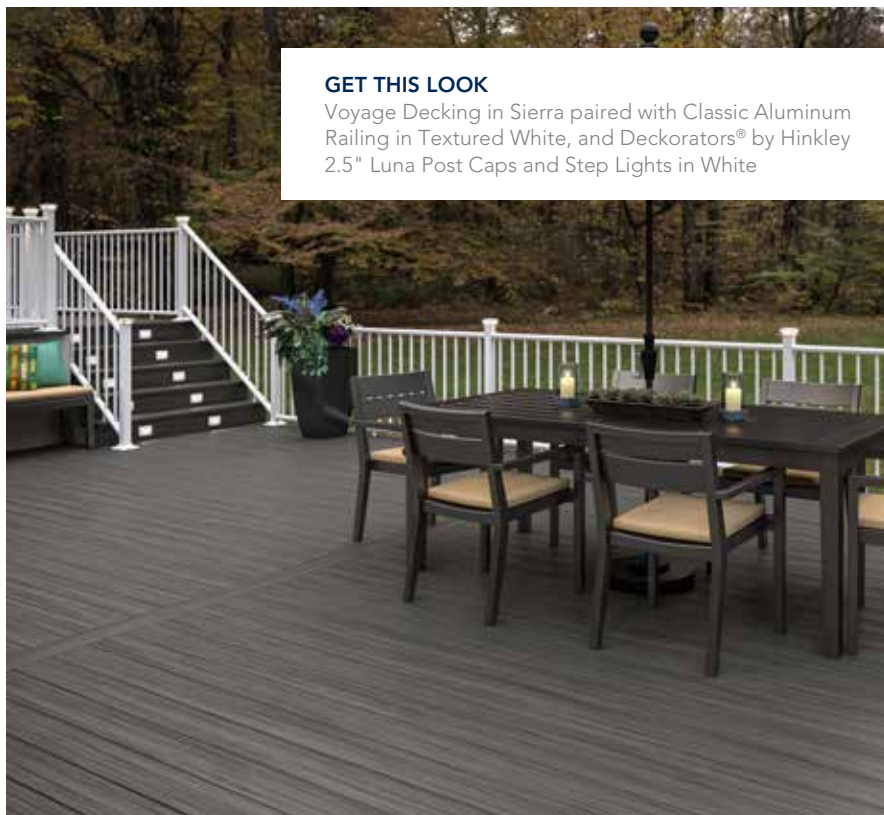

### 2.5" SOLAR POST CAPS

Available in Black, White and Weathered Brown to match Contemporary and Classic Aluminum Railing Systems

**SATIN BLACK**

**MATTE BLACK**