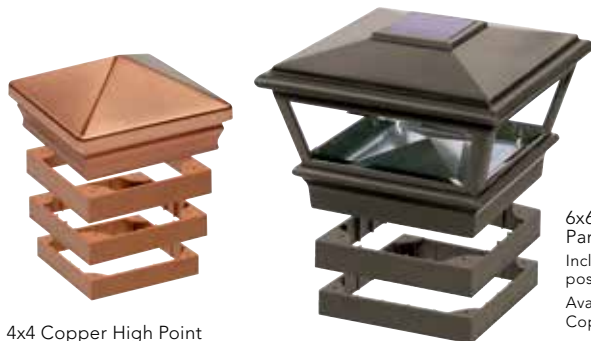

4x4 Copper High Point
Includes three inserts to fit post sizes up to 4.625". Available in Black, White and Copper.

6x6 Bronze Glass Panel Solar Light
Includes two inserts to fit post sizes up to 5.5". Available in Black, White, Copper, Bronze and Dark Walnut.

WOOD POST CAPS