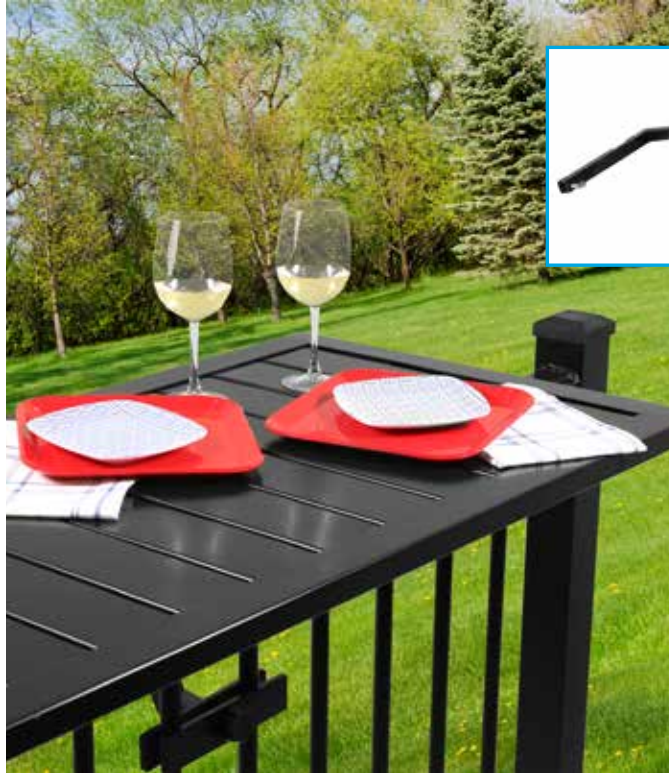

RAILING ADDITIONS

COMPATIBLE WITH ALL RAILING

RAILING