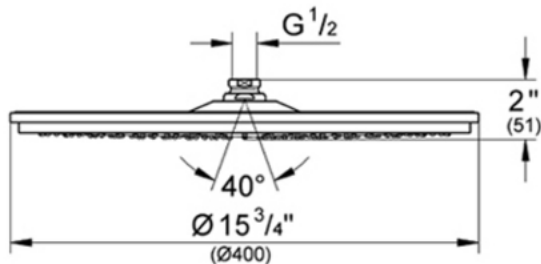

### Description

---

GROHE DreamSpray technology  
16" face  
252 nozzles  
SpeedClean anti-lime system  
1/2" NPT female threads

Spray: Rain

Note: Recommended for use with  
28 983 Rainshower Jumbo Shower Arm or  
28 492 Rainshower Ceiling Mount Shower Arm.

### Flow Rate

---

2.5 gpm at 80 psi