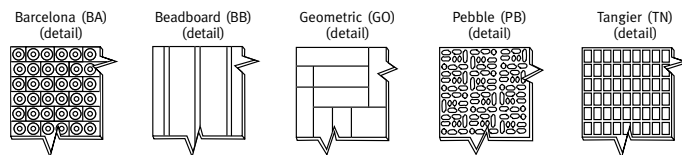

*NOTE: Add the appropriate code letters (BA, BB, GO, PB or TN) at the end of the model and part numbers to indicate the pattern of your choice.

STANDARDS AND RATINGS

Class 1A fire rating
American Society for Testing and Materials
National Electrical Manufacturers Association
National Sanitation Foundation-NSF Splash Zone, -NSF Food Zone

For a complete list of tests and results see the Technical Data Sheet – page 129.

SUPPORT DOCUMENTS

Installation instructions available on line at www.swanstone.com

COLORS (See pg. 139 for color sample.)

- White (010)
- Bone (037)
- Bisque (018)
- Almond Galaxy (046)
- Arctic Granite (035)
- Barley (091)
- Bermuda Sand (040)
- Gray Granite (042)
- Green Pasture (095)
- Sierra (094)
- Tahiti Blue (056)
- Tahiti Desert (050)
- Tahiti Evergreen (057)
- Tahiti Gray (053)
- Tahiti Ivory (059)
- Tahiti Matrix (058)
- Tahiti Rose (052)
- Tahiti Sand (051)
- Tahiti Terra (055)
- Tahiti White (011)
- Cornflower (063)
- Ironweed (061)
- Night Sky (012)
- Purple Sage (064)
- Wild Indigo (022)
- Winter Wheat (060)
- Indian Grass (071)
- Pebble (072)
- Seafoam (074)

ACCESSORIES – See pages 81-82 for complete listing of all wall accessories.

MAINTENANCE AND CLEANING INFORMATION

Clean your Swanstone shower walls with powdered abrasive cleaners. Use of a Scotch-Brite pad is recommended to remove stubborn stains. Occasional use of a mild bleach and water solution ensures that the original luster is maintained.