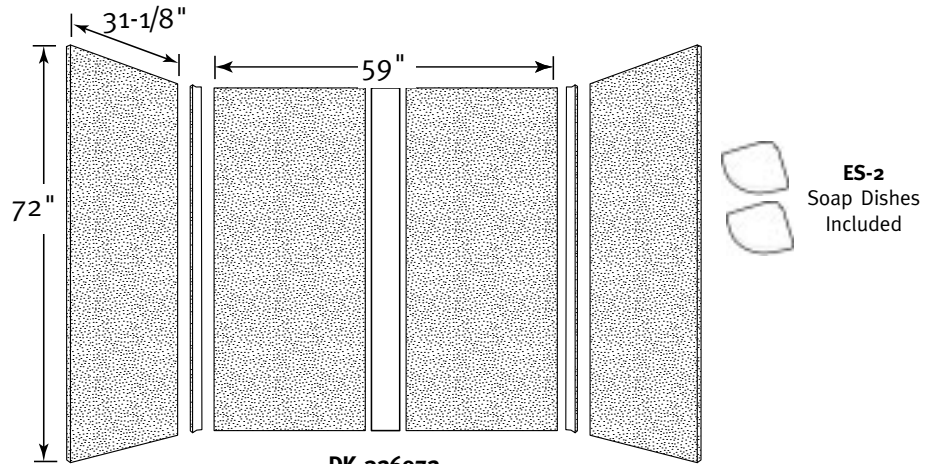

FEATURES

- 3-D textured panel patterns made from 100% Swanstone solid surface
- Swanstone solid surface means color and texture run all the way through and cannot wear away
- Panels clean easily using household cleaners, and the solid surface resists the growth of mold and mildew
- Available in the most popular shower floor sizes
- Heat resistant walls can handle steamer units
- Color coordinates to match Swanstone shower floors and vanity tops
- Ideal for remodeling, panels glue up over existing surface

DK-326072
 Designed to fit base areas
 32" deep or smaller x 60" wide x 72" high
 (813 mm x 1524 mm x 1829)

SPECIFICATIONS

DK-326072 Swanstone Decorative Panel Shower Wall Kit

Model	Part	Base Area Designed To Fit	Ship Wt. Lb.	Ship UPS	Carton Dims. In.	Cu. Ft.
DK-326072*	DK326072*	32" D x 60" W x 72" H (813 mm or smaller x 1524 mm x 1829 mm)	160	-	78 x 66 x 4	11.92

Kit Includes: Two side panels, two back panels, two corner molding strips, one batten strip, two corner soap dishes, four tubes of adhesive, one tube of caulk, one roll of pressure sensitive tape and complete installation instructions.