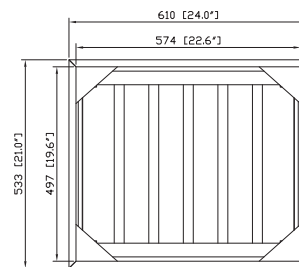

For customer support please call 626 404 7678 weekdays 9:00 to 6:00 PST