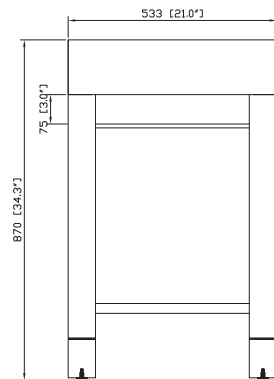

Avanity

LOFT-V24-DW

Features

- Solid birch frame and MDF
- Stainless steel towel bars
- Open slatted shelf
- 4" removable legs for vessel application
- Adjustable height levelers
- Under counter or vessel application

Colors / Finishes

- Dark Walnut

Nominal Dimension

- 24W x 21.5D x 34H (inches)

Components

Mirror	LOFT-M24-DW

Undercounter Application

Vanity Top (VC)	CUT25WT		
Vanity Top (Stone)	SUT25BK	SUT25CW	SUT25GB
Sink	CUM18WT	CUM18LN	

Vessel Application

Vanity Top (Stone)	SVT25BK	SVT25CW	SVT25GB			
Sink	GVE420CL	GVE420FR	GVE420BN	GVE420BL	GVE420CS	GVE450GE
	GVE480MSI	GVE480MCO	GVE460BC	GVE460AL	GVE460SB	GVE460GL

Product Diagrams

Front

Back

Side

Top

For customer support please call 626 404 7678 weekdays 9:00 to 6:00 PST