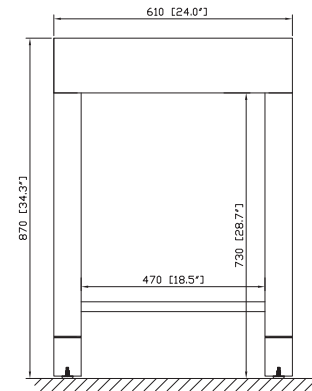

Avanity

LOFT-V24-DW

Features

- Solid birch frame and MDF
- Stainless steel towel bars
- Open slatted shelf
- 4" removable legs for vessel application
- Adjustable height levelers
- Under counter or vessel application

Colors / Finishes

- Dark Walnut

Nominal Dimension

- 24W x 21.5D x 34H (inches)

Components

Mirror	LOFT-M24-DW

Undercounter Application

Vanity Top (VC)	CUT25WT		
Vanity Top (Stone)	SUT25BK	SUT25CW	SUT25GB
Sink	CUM18WT	CUM18LN	

Vessel Application

Vanity Top (Stone)	SVT25BK	SVT25CW	SVT25GB			
Sink	GVE420CL	GVE420FR	GVE420BN	GVE420BL	GVE420CS	GVE450GE
	GVE480MSI	GVE480MCO	GVE460BC	GVE460AL	GVE460SB	GVE460GL

Product Diagrams

Front

Back

Side

Top

For customer support please call 626 404 7678 weekdays 9:00 to 6:00 PST