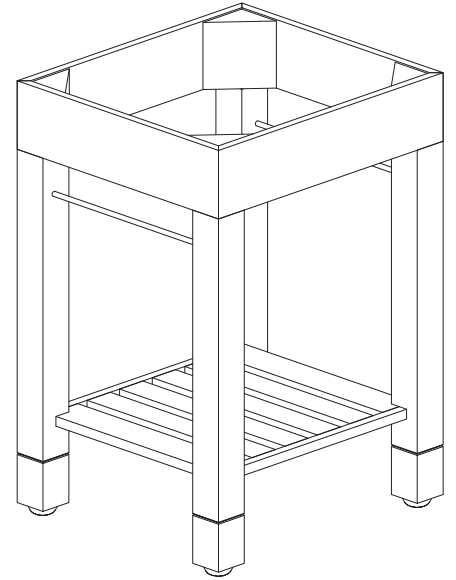

Avanity

LOFT-V24-DW

Features

- Solid birch frame and MDF
- Stainless steel towel bars
- Open slatted shelf
- 4" removable legs for vessel application
- Adjustable height levelers
- Under counter or vessel application

Colors / Finishes

- Dark Walnut

Nominal Dimension

- 24W x 21.5D x 34H (inches)

Components

Mirror	LOFT-M24-DW
--------	-------------

Undercounter Application

Vanity Top (VC)	CUT25WT		
Vanity Top (Stone)	SUT25BK	SUT25CW	SUT25GB
Sink	CUM18WT	CUM18LN	