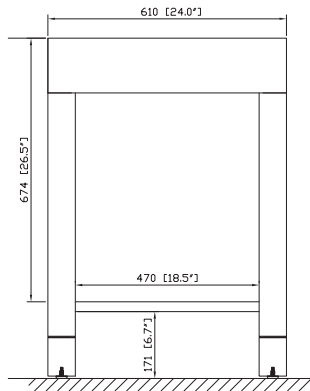

Product Diagrams

Front

Back