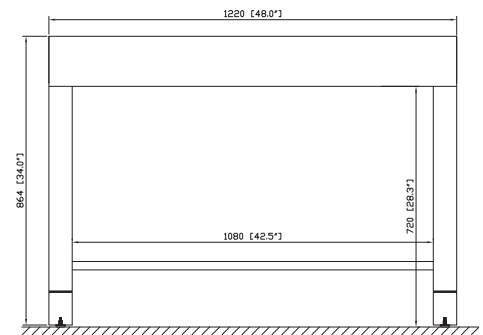

Avanity

LOFT-V48-DW

Features

- Solid birch frame and MDF
- Stainless steel towel bars
- Open slatted shelf
- 4" removable legs for vessel application
- Adjustable height levelers
- Under counter or vessel application

Colors / Finishes

- Dark Walnut

Nominal Dimension

- 48W x 21.5D x 34H (inches)

Components

Mirror	LOFT-M24-DW	LOFT-M30-DW	LOFT-M36-DW

Undercounter Application

Vanity Top (VC)	CUT49WT		
Vanity Top (Stone)	SUT49BK	SUT49CW	SUT49GB
Sink	CUM18WT	CUM18LN	

Vessel Application

Vanity Top (Stone)	SVT49BK	SVT49CW	SVT49GB			
Sink	GVE420CL	GVE420FR	GVE420BN	GVE420BL	GVE420CS	GVE450GE
	GVE480MSI	GVE480MCO	GVE460BC	GVE460AL	GVE460SB	GVE460GL

Product Diagrams

Front

Back

Side

Top

For customer support please call 626 404 7678 weekdays 9:00 to 6:00 PST