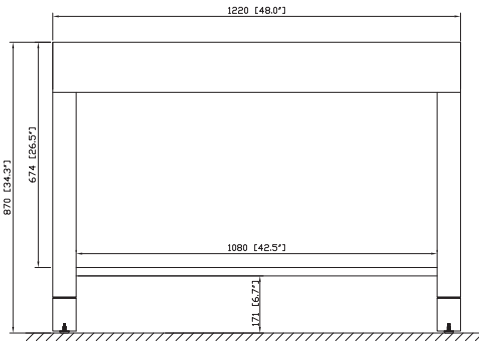

Product Diagrams

Front

Back