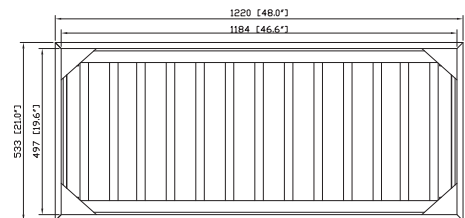

Colors / Finishes

- Dark Walnut

Nominal Dimension

- 48W x 21.5D x 34H (inches)

Components

Mirror	LOFT-M24-DW	LOFT-M30-DW	LOFT-M36-DW
--------	-------------	-------------	-------------

Undercounter Application

Product Diagrams

Front

Back

Side

Top

For customer support please call 626 404 7678 weekdays 9:00 to 6:00 PST