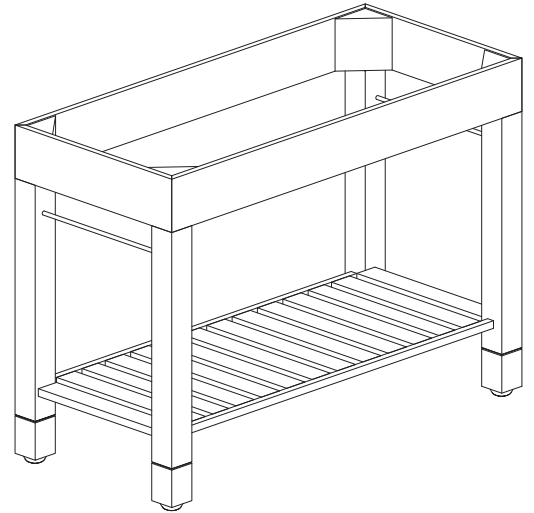

Avanity

LOFT-V48-DW

Features

- Solid birch frame and MDF
- Stainless steel towel bars
- Open slatted shelf
- 4" removable legs for vessel application
- Adjustable height levelers
- Under counter or vessel application

Colors / Finishes

- Dark Walnut

Nominal Dimension

- 48W x 21.5D x 34H (inches)

Components

Mirror	LOFT-M24-DW	LOFT-M30-DW	LOFT-M36-DW
--------	-------------	-------------	-------------

Undercounter Application