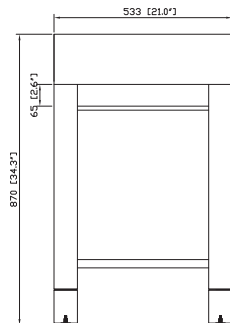

Colors / Finishes

- Dark Walnut

Nominal Dimension

- 48W x 21.5D x 34H (inches)

Components

Mirror	LOFT-M24-DW	LOFT-M30-DW	LOFT-M36-DW
--------	-------------	-------------	-------------

Undercounter Application

Product Diagrams

Front

Back

Side

Top

For customer support please call 626 404 7678 weekdays 9:00 to 6:00 PST