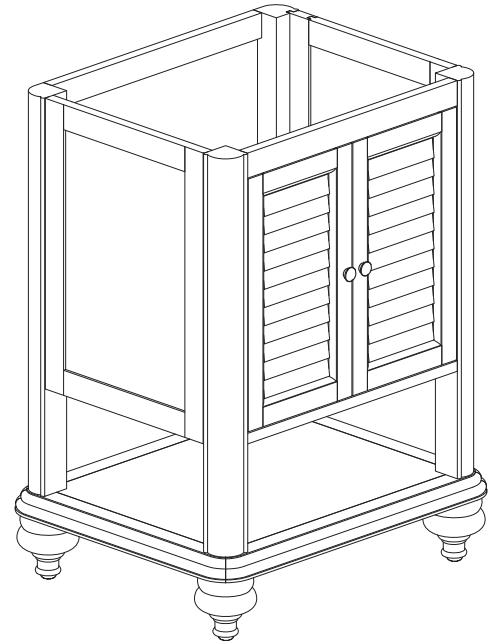

Avanity

TROPICA-V24-AB/TROPICA-V24-AW

Features

- Solid birch frame and cherry veneer MDF
- Distressed wood finish
- 2 soft-close doors
- Open shelf
- Brushed nickel finished hardware
- Adjustable height levelers
- Under counter application

Colors / Finishes

- Antique Brown
- Antique White

Nominal Dimension

- 24W x 21D x 34H (inches)

Components

Mirror	TROPICA-M24-AB	TROPICA-M24-AW	
Vanity Top	SUT25BK	SUT25CW	SUT25GB
Sink	CUM18WT	CUM18LN	

Product Diagrams

Front

Back

Side

Top