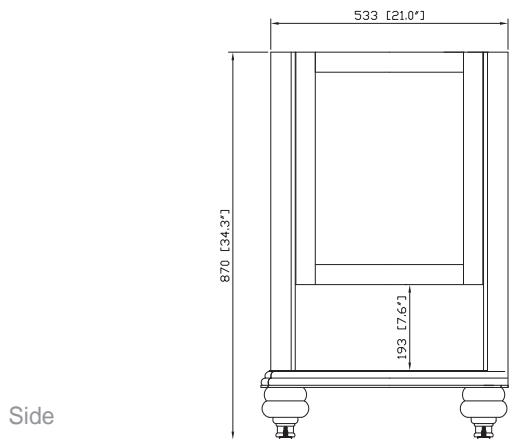

Avanity

TROPICA-V24-AB/TROPICA-V24-AW

Features

- Solid birch frame and cherry veneer MDF
- Distressed wood finish
- 2 soft-close doors
- Open shelf
- Brushed nickel finished hardware
- Adjustable height levelers
- Under counter application

Colors / Finishes

- Antique Brown
- Antique White

Nominal Dimension

- 24W x 21D x 34H (inches)

Components

Mirror	TROPICA-M24-AB	TROPICA-M24-AW	
Vanity Top	SUT25BK	SUT25CW	SUT25GB
Sink	CUM18WT	CUM18LN	

Product Diagrams

Front

Back

Side

Top