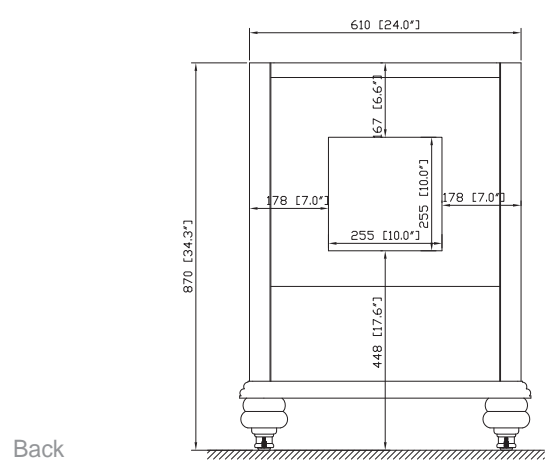

Colors / Finishes

- Antique Brown
- Antique White

Nominal Dimension

- 24W x 21D x 34H (inches)

Components

Mirror	TROPICA-M24-AB	TROPICA-M24-AW	
Vanity Top	SUT25BK	SUT25CW	SUT25GB
Sink	CUM18WT	CUM18LN	

Product Diagrams

Front

Back

Side

Top