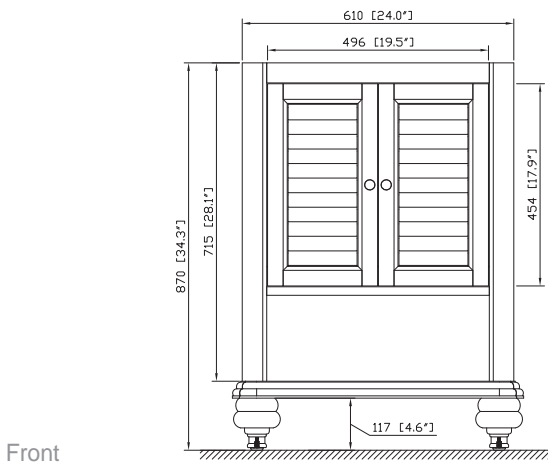

Avanity

TROPICA-V24-AB/TROPICA-V24-AW

Features

- Solid birch frame and cherry veneer MDF
- Distressed wood finish
- 2 soft-close doors
- Open shelf
- Brushed nickel finished hardware
- Adjustable height levelers
- Under counter application

Colors / Finishes

- Antique Brown
- Antique White

Nominal Dimension

- 24W x 21D x 34H (inches)

Components

Mirror	TROPICA-M24-AB	TROPICA-M24-AW	
Vanity Top	SUT25BK	SUT25CW	SUT25GB
Sink	CUM18WT	CUM18LN	

Product Diagrams

Front

Back

Side

Top