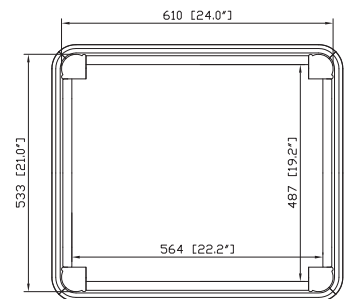

Colors / Finishes

- Antique Brown
- Antique White

Nominal Dimension

- 24W x 21D x 34H (inches)

Components

Mirror	TROPICA-M24-AB	TROPICA-M24-AW	
Vanity Top	SUT25BK	SUT25CW	SUT25GB
Sink	CUM18WT	CUM18LN	

Product Diagrams

Front

Back

Side

Top